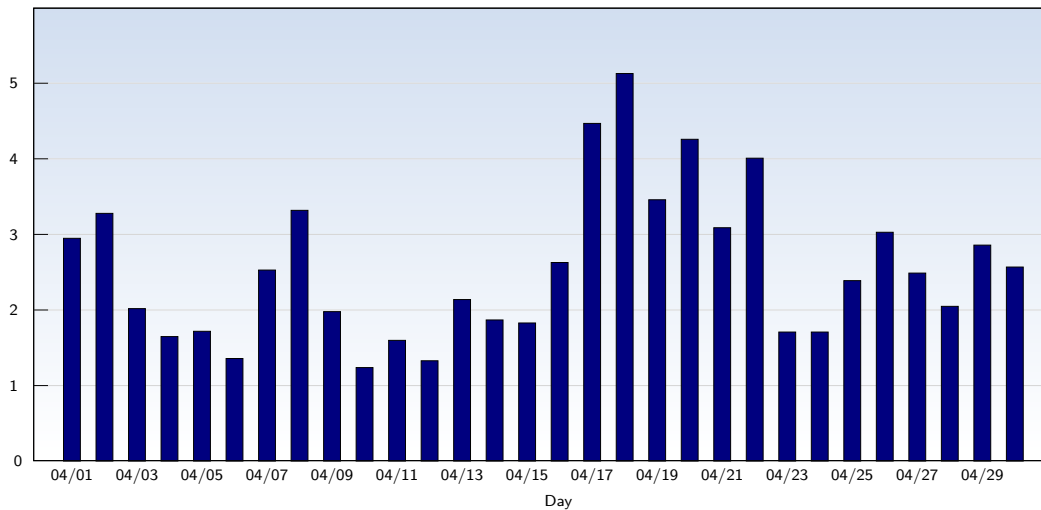

Pages per Visit

Date	Amount
Sunday 04/01/2007	2.95
Monday 04/02/2007	3.28
Tuesday 04/03/2007	2.02
Wednesday 04/04/2007	1.65
Thursday 04/05/2007	1.72
Friday 04/06/2007	1.36
Saturday 04/07/2007	2.53
Sunday 04/08/2007	3.32
Monday 04/09/2007	1.98
Tuesday 04/10/2007	1.24
Wednesday 04/11/2007	1.60
Thursday 04/12/2007	1.33
Friday 04/13/2007	2.14
Saturday 04/14/2007	1.87
Sunday 04/15/2007	1.83

Date	Amount
Monday 04/16/2007	2.63
Tuesday 04/17/2007	4.47
Wednesday 04/18/2007	5.13
Thursday 04/19/2007	3.46
Friday 04/20/2007	4.26
Saturday 04/21/2007	3.09
Sunday 04/22/2007	4.01
Monday 04/23/2007	1.71
Tuesday 04/24/2007	1.71
Wednesday 04/25/2007	2.39
Thursday 04/26/2007	3.03
Friday 04/27/2007	2.49
Saturday 04/28/2007	2.05
Sunday 04/29/2007	2.86
Monday 04/30/2007	2.57
Average	2.58

The average number of pages opened per unique visit. Only fully loaded pages are counted.