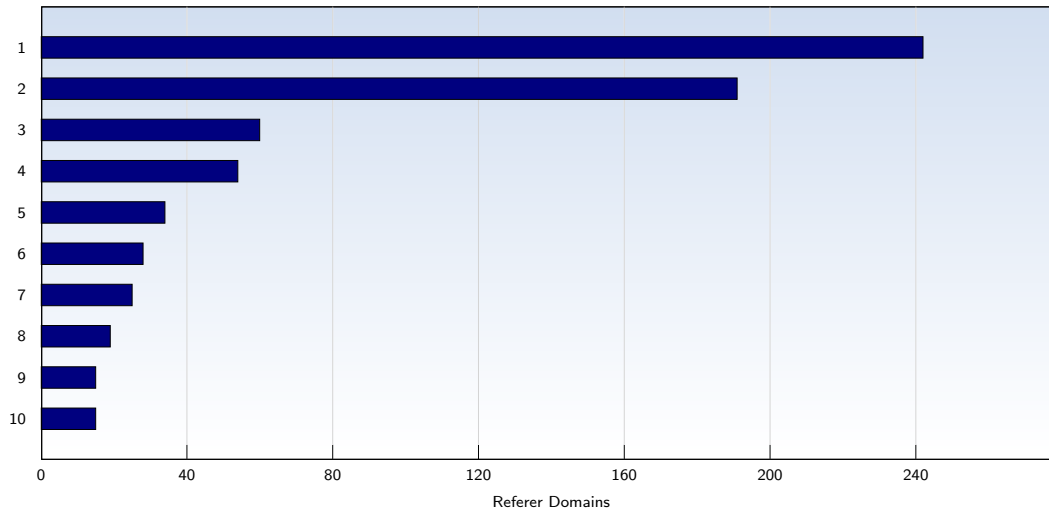

Top 10 Referer Domains

Rank	Domain	Amount	%
1	yahoo.com	242	1
2	google.com	191	1
3	msn.com	60	0
4	dirtdevils.org	54	0
5	lunghd.com	34	0
6	jeepforum.com	28	0
7	google.co.uk	25	0
8	cal4wheel.com	19	0
9	google.ca	15	0
10	live.com	15	0
	Total	856	

856 out of 15663 visits contained a referer that could be evaluated. This analysis shows domains referring to your site. Subpages are summarized under the main domain.