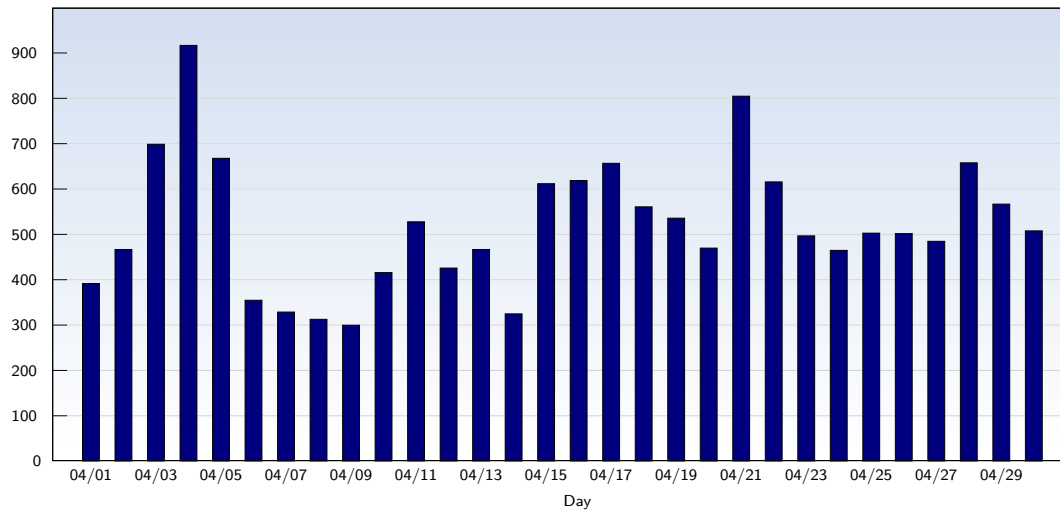

## Unique Visits

Date	Amount
Sunday 04/01/2007	392
Monday 04/02/2007	467
Tuesday 04/03/2007	699
Wednesday 04/04/2007	917
Thursday 04/05/2007	668
Friday 04/06/2007	355
Saturday 04/07/2007	329
Sunday 04/08/2007	313
Monday 04/09/2007	300
Tuesday 04/10/2007	416
Wednesday 04/11/2007	528
Thursday 04/12/2007	426
Friday 04/13/2007	467
Saturday 04/14/2007	325
Sunday 04/15/2007	612

Date	Amount
Monday 04/16/2007	619
Tuesday 04/17/2007	657
Wednesday 04/18/2007	561
Thursday 04/19/2007	536
Friday 04/20/2007	470
Saturday 04/21/2007	805
Sunday 04/22/2007	616
Monday 04/23/2007	497
Tuesday 04/24/2007	465
Wednesday 04/25/2007	503
Thursday 04/26/2007	502
Friday 04/27/2007	485
Saturday 04/28/2007	658
Sunday 04/29/2007	567
Monday 04/30/2007	508
<b>Total</b>	<b>15663</b>

This analysis summarizes multiple page impressions of an individual visitor into unique visits. A visitor is counted as an unique visit when requesting at least one page. If more than 30 minutes have elapsed since the first page impression, further requests will be counted as a new unique visit.