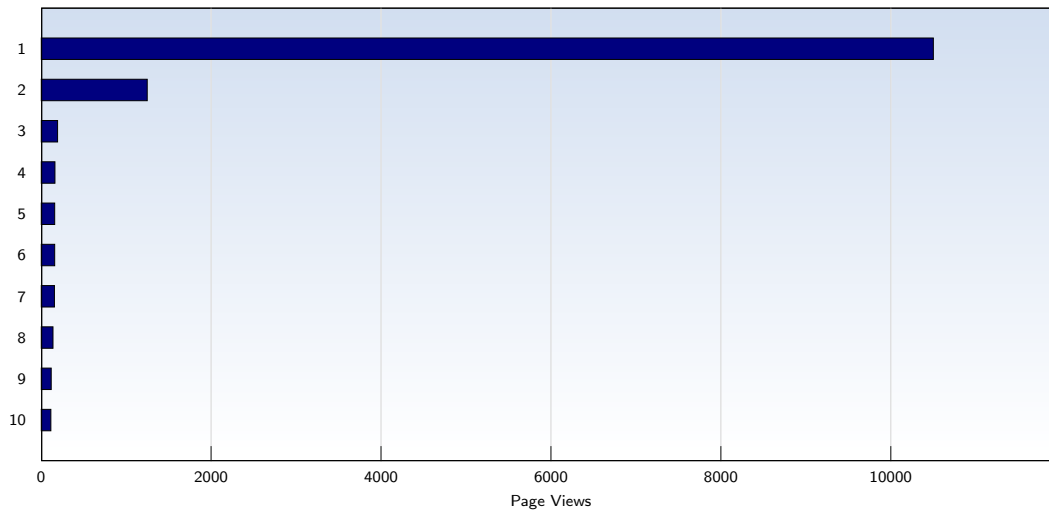

Top 10 Popular Pages

Rank	Page	Amount	%
1	dirtdevils.info/tools/atinc/aTINCAMServer.DLL	10502	25
2	dirtdevils.org/index.html	1250	3
3	dirtdevils.org/trial_photobook/adopt-a-trail_6-04/album/slides/	195	0
4	dirtdevils.org/reader_rigs.htm	164	0
5	dirtdevils.info/index.html	161	0
6	dirtdevils.org/photo_book.htm	161	0
7	dirtdevils.org/XJNutralSwitch.htm	158	0
8	dirtdevils.org/current_events.htm	141	0
9	dirtdevils.org/trial_photobook/anzaborrego_01-03/Anza03/slides/	120	0
10	dirtdevils.org/trial_photobook/Moab2006/Neals/temp/slides/	116	0
	Total	40478	

These statistics show you the most frequently called pages.