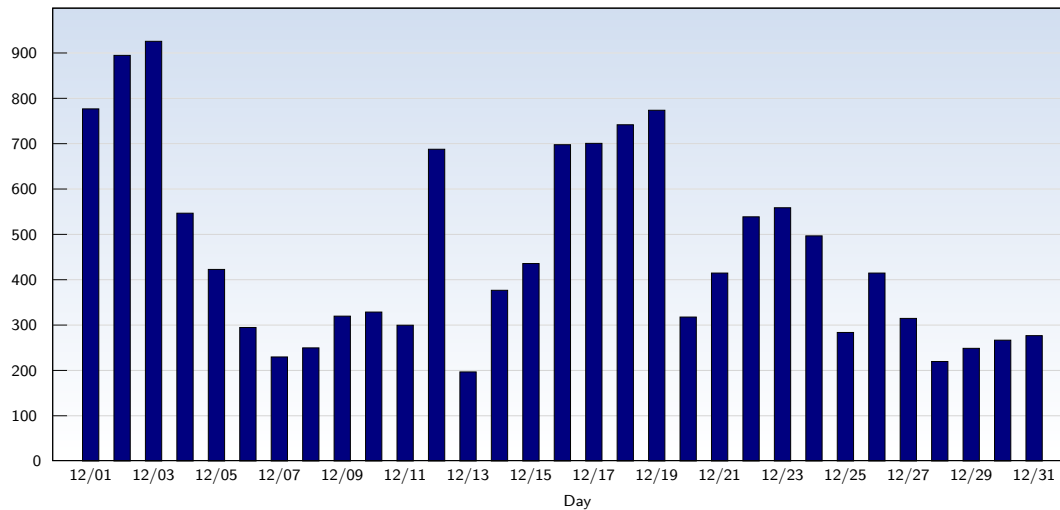

## Unique Visits

Date	Amount
Friday 12/01/2006	777
Saturday 12/02/2006	895
Sunday 12/03/2006	926
Monday 12/04/2006	547
Tuesday 12/05/2006	423
Wednesday 12/06/2006	295
Thursday 12/07/2006	230
Friday 12/08/2006	250
Saturday 12/09/2006	320
Sunday 12/10/2006	329
Monday 12/11/2006	300
Tuesday 12/12/2006	688
Wednesday 12/13/2006	197
Thursday 12/14/2006	377
Friday 12/15/2006	436
Saturday 12/16/2006	701

Date	Amount
Sunday 12/17/2006	698
Monday 12/18/2006	701
Tuesday 12/19/2006	742
Wednesday 12/20/2006	774
Thursday 12/21/2006	318
Friday 12/22/2006	415
Saturday 12/23/2006	539
Sunday 12/24/2006	559
Monday 12/25/2006	497
Tuesday 12/26/2006	284
Wednesday 12/27/2006	415
Thursday 12/28/2006	315
Friday 12/29/2006	220
Saturday 12/30/2006	249
Sunday 12/31/2006	267
<b>Total</b>	<b>14260</b>

This analysis summarizes multiple page impressions of an individual visitor into unique visits. A visitor is counted as an unique visit when requesting at least one page. If more than 30 minutes have elapsed since the first page impression, further requests will be counted as a new unique visit.