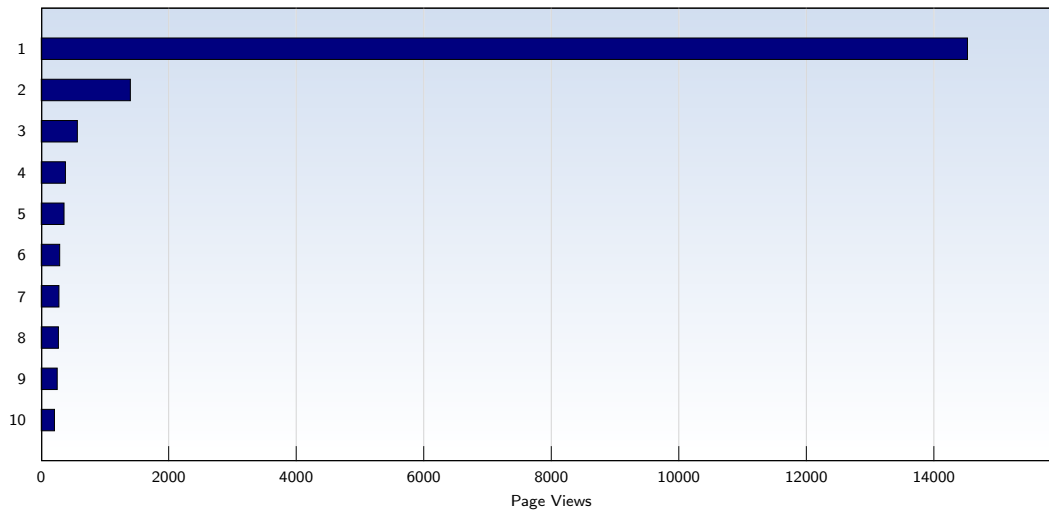

Monthly Report 12/01/2006 - 12/31/2006

For all domains and subdomains

Top 10 Popular Pages

Rank	Page	Amount	%
1	dirtdevils.info/tools/atinc/aTINCAMServer.DLL	14529	32
2	dirtdevils.org/index.html	1401	3
3	dirtdevils.org/favicon.ico	570	1
4	dirtdevils.org/trial_photobook/Moab2006/Neals/temp/slides/	383	0
5	dirtdevils.org/trial_photobook/truckhaven06/slides/	361	0
6	dirtdevils.org/trial_photobook/pchoice2006/slides/	293	0
7	dirtdevils.org/...dynamic...	281	0
8	dirtdevils.org/trial_photobook/adopt-a-trail_6-04/album/slides/	273	0
9	dirtdevils.org/trial_photobook/Moab2006/Hammonds/Moab%202006%20Photos/slides/	254	0
10	dirtdevils.org/photo_book.htm	211	0
	Total	45287	

These statistics show you the most frequently called pages.