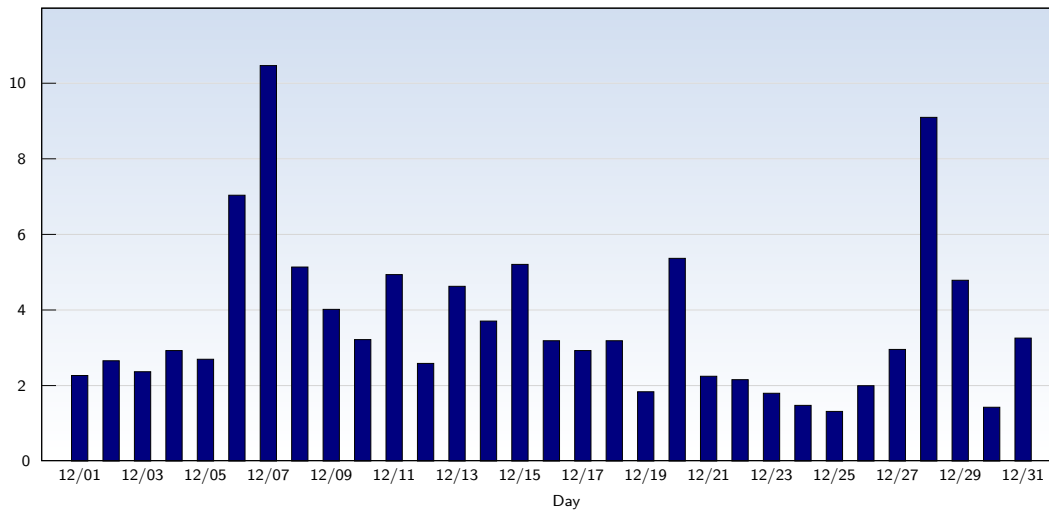

Monthly Report 12/01/2006 - 12/31/2006

For all domains and subdomains

Pages per Visit

Date	Amount
Friday 12/01/2006	2.27
Saturday 12/02/2006	2.66
Sunday 12/03/2006	2.37
Monday 12/04/2006	2.93
Tuesday 12/05/2006	2.70
Wednesday 12/06/2006	7.04
Thursday 12/07/2006	10.47
Friday 12/08/2006	5.14
Saturday 12/09/2006	4.02
Sunday 12/10/2006	3.22
Monday 12/11/2006	4.94
Tuesday 12/12/2006	2.59
Wednesday 12/13/2006	4.63
Thursday 12/14/2006	3.71
Friday 12/15/2006	5.21
Saturday 12/16/2006	2.93

Date	Amount
Sunday 12/17/2006	3.19
Monday 12/18/2006	2.93
Tuesday 12/19/2006	3.19
Wednesday 12/20/2006	1.84
Thursday 12/21/2006	5.37
Friday 12/22/2006	2.25
Saturday 12/23/2006	2.16
Sunday 12/24/2006	1.80
Monday 12/25/2006	1.48
Tuesday 12/26/2006	1.32
Wednesday 12/27/2006	2.00
Thursday 12/28/2006	2.96
Friday 12/29/2006	9.10
Saturday 12/30/2006	4.79
Sunday 12/31/2006	1.43
Average	3.18

The average number of pages opened per unique visit. Only fully loaded pages are counted.