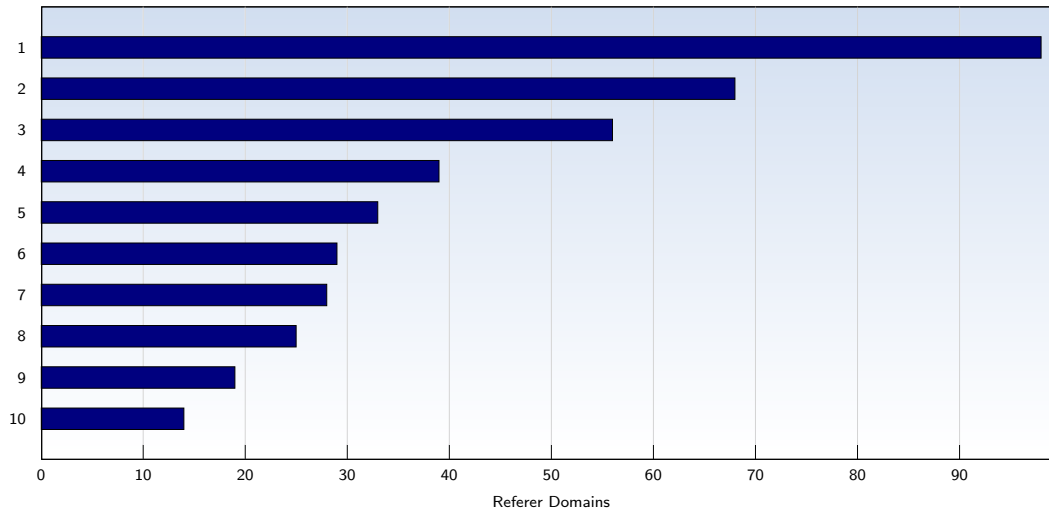

Top 10 Referer Domains

Rank	Domain	Amount	%
1	google.com	98	0
2	yahoo.com	68	0
3	4wheelparts.com	56	0
4	jeepsunlimited.com	39	0
5	jeepforum.com	33	0
6	quadratec.com	29	0
7	lunghd.com	28	0
8	msn.com	25	0
9	dirtdevils.org	19	0
10	cal4wheel.com	14	0
	Total	557	

557 out of 14260 visits contained a referer that could be evaluated. This analysis shows domains referring to your site. Subpages are summarized under the main domain.