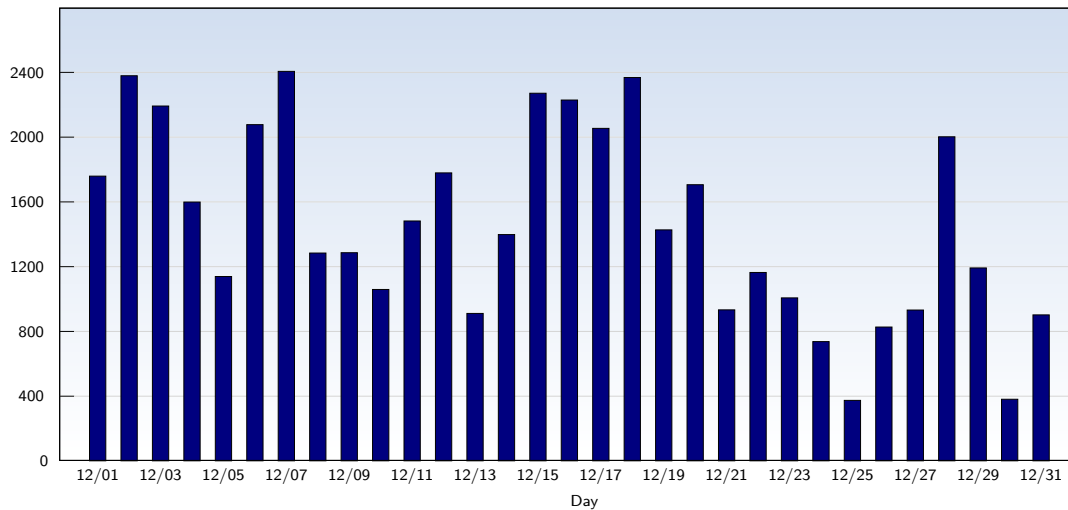

Monthly Report 12/01/2006 - 12/31/2006

For all domains and subdomains

Page Views

Date	Amount
Friday 12/01/2006	1760
Saturday 12/02/2006	2380
Sunday 12/03/2006	2193
Monday 12/04/2006	1600
Tuesday 12/05/2006	1140
Wednesday 12/06/2006	2078
Thursday 12/07/2006	2407
Friday 12/08/2006	1285
Saturday 12/09/2006	1287
Sunday 12/10/2006	1060
Monday 12/11/2006	1483
Tuesday 12/12/2006	1780
Wednesday 12/13/2006	912
Thursday 12/14/2006	1399
Friday 12/15/2006	2272
Saturday 12/16/2006	2055

Date	Amount
Sunday 12/17/2006	2230
Monday 12/18/2006	2055
Tuesday 12/19/2006	2369
Wednesday 12/20/2006	1428
Thursday 12/21/2006	1707
Friday 12/22/2006	934
Saturday 12/23/2006	1165
Sunday 12/24/2006	1008
Monday 12/25/2006	738
Tuesday 12/26/2006	375
Wednesday 12/27/2006	828
Thursday 12/28/2006	933
Friday 12/29/2006	2003
Saturday 12/30/2006	1193
Sunday 12/31/2006	382
Total	45287

These statistics show all successful page views (also known as page impressions) and the time they were made. Only fully loaded pages are counted. Individual images and components are not included.