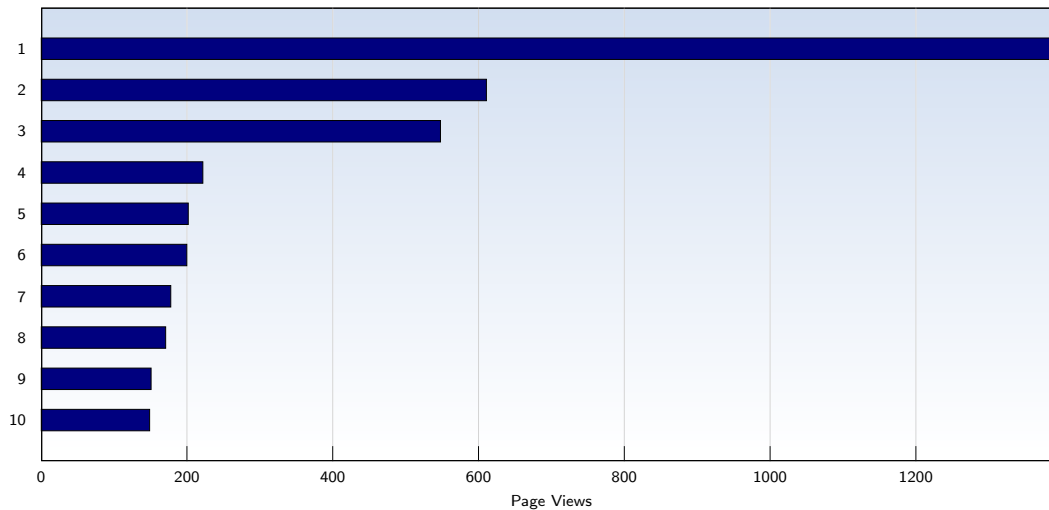

Top 10 Popular Pages

Rank	Page	Amount	%
1	dirtdevils.org/index.html	1386	6
2	dirtdevils.info/tools/atinc/aTINCAMServer.DLL	611	2
3	dirtdevils.org/favicon.ico	548	2
4	dirtdevils.org/trial_photobook/More%20RattleSnake/slides/	222	1
5	dirtdevils.org/XJNutralSwitch.htm	202	0
6	dirtdevils.org/photo_book.htm	200	0
7	dirtdevils.org/trial_photobook/Calico2007/slides/	178	0
8	dirtdevils.org/trial_photobook/MoreCalico2006/slides/	171	0
9	dirtdevils.org/trial_photobook/Moab2006/Neals/temp/slides/	151	0
10	dirtdevils.org/current_events.htm	149	0
	Total	20535	

These statistics show you the most frequently called pages.