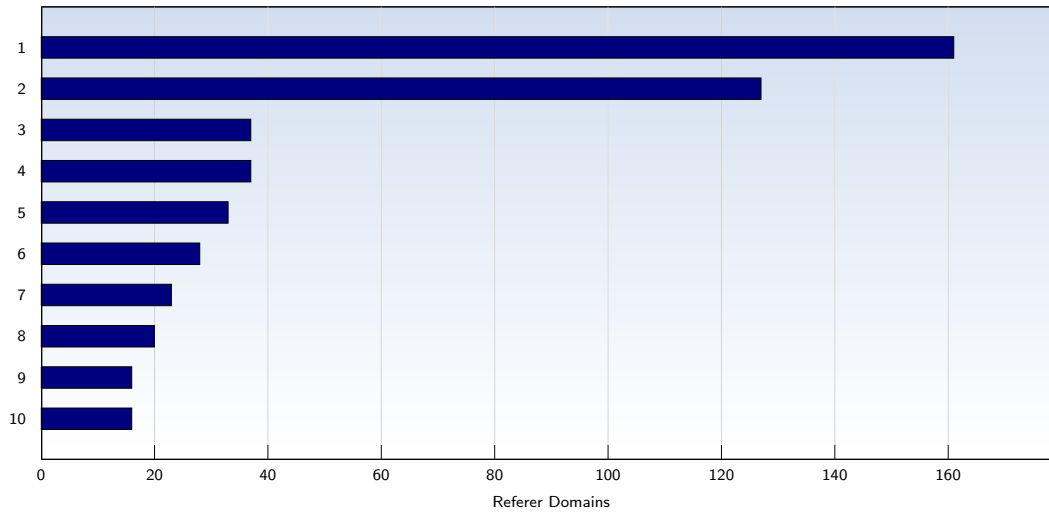

Top 10 Referer Domains

Rank	Domain	Amount	%
1	yahoo.com	161	1
2	google.com	127	1
3	dirtdevils.org	37	0
4	lunghd.com	37	0
5	jeepsunlimited.com	33	0
6	quadratec.com	28	0
7	jeepforum.com	23	0
8	msn.com	20	0
9	cal4wheel.com	16	0
10	car-guru.com	16	0
	Total	653	

653 out of 9698 visits contained a referer that could be evaluated. This analysis shows domains referring to your site. Subpages are summarized under the main domain.