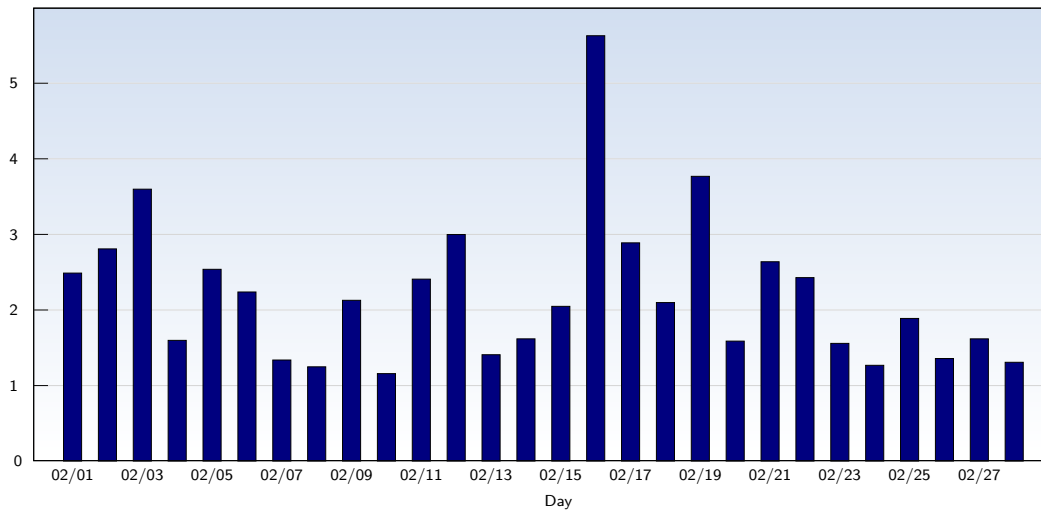

Monthly Report 02/01/2007 - 02/28/2007

For all domains and subdomains

Pages per Visit

Date	Amount
Thursday 02/01/2007	2.49
Friday 02/02/2007	2.81
Saturday 02/03/2007	3.60
Sunday 02/04/2007	1.60
Monday 02/05/2007	2.54
Tuesday 02/06/2007	2.24
Wednesday 02/07/2007	1.34
Thursday 02/08/2007	1.25
Friday 02/09/2007	2.13
Saturday 02/10/2007	1.16
Sunday 02/11/2007	2.41
Monday 02/12/2007	3.00
Tuesday 02/13/2007	1.41
Wednesday 02/14/2007	1.62

Date	Amount
Thursday 02/15/2007	2.05
Friday 02/16/2007	5.63
Saturday 02/17/2007	2.89
Sunday 02/18/2007	2.10
Monday 02/19/2007	3.77
Tuesday 02/20/2007	1.59
Wednesday 02/21/2007	2.64
Thursday 02/22/2007	2.43
Friday 02/23/2007	1.56
Saturday 02/24/2007	1.27
Sunday 02/25/2007	1.89
Monday 02/26/2007	1.36
Tuesday 02/27/2007	1.62
Wednesday 02/28/2007	1.31
Average	2.12

The average number of pages opened per unique visit. Only fully loaded pages are counted.