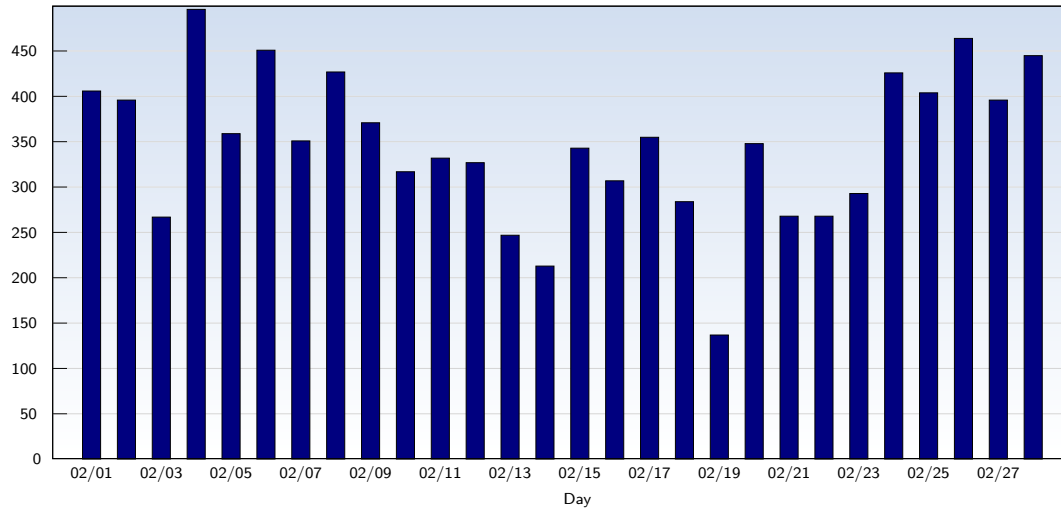

## Unique Visits

Date	Amount
Thursday 02/01/2007	406
Friday 02/02/2007	396
Saturday 02/03/2007	267
Sunday 02/04/2007	496
Monday 02/05/2007	359
Tuesday 02/06/2007	451
Wednesday 02/07/2007	351
Thursday 02/08/2007	427
Friday 02/09/2007	371
Saturday 02/10/2007	317
Sunday 02/11/2007	332
Monday 02/12/2007	327
Tuesday 02/13/2007	247
Wednesday 02/14/2007	213

Date	Amount
Thursday 02/15/2007	343
Friday 02/16/2007	307
Saturday 02/17/2007	355
Sunday 02/18/2007	284
Monday 02/19/2007	137
Tuesday 02/20/2007	348
Wednesday 02/21/2007	268
Thursday 02/22/2007	268
Friday 02/23/2007	293
Saturday 02/24/2007	426
Sunday 02/25/2007	404
Monday 02/26/2007	464
Tuesday 02/27/2007	396
Wednesday 02/28/2007	445
<b>Total</b>	<b>9698</b>

This analysis summarizes multiple page impressions of an individual visitor into unique visits. A visitor is counted as an unique visit when requesting at least one page. If more than 30 minutes have elapsed since the first page impression, further requests will be counted as a new unique visit.