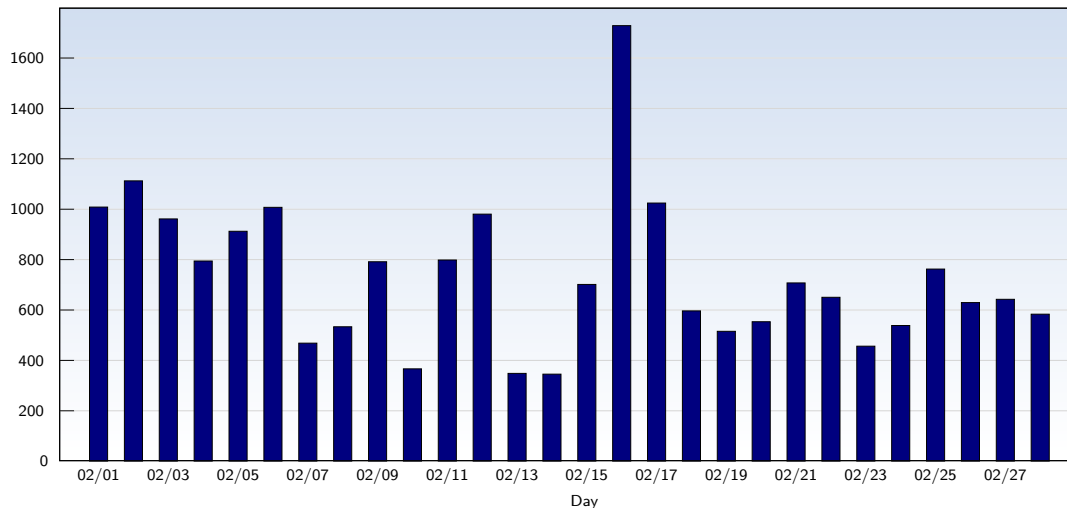

Monthly Report 02/01/2007 - 02/28/2007

For all domains and subdomains

Page Views

Date	Amount
Thursday 02/01/2007	1009
Friday 02/02/2007	1113
Saturday 02/03/2007	962
Sunday 02/04/2007	795
Monday 02/05/2007	913
Tuesday 02/06/2007	1008
Wednesday 02/07/2007	469
Thursday 02/08/2007	534
Friday 02/09/2007	792
Saturday 02/10/2007	367
Sunday 02/11/2007	799
Monday 02/12/2007	981
Tuesday 02/13/2007	349
Wednesday 02/14/2007	346

Date	Amount
Thursday 02/15/2007	702
Friday 02/16/2007	1729
Saturday 02/17/2007	1025
Sunday 02/18/2007	597
Monday 02/19/2007	516
Tuesday 02/20/2007	554
Wednesday 02/21/2007	708
Thursday 02/22/2007	651
Friday 02/23/2007	457
Saturday 02/24/2007	539
Sunday 02/25/2007	763
Monday 02/26/2007	630
Tuesday 02/27/2007	643
Wednesday 02/28/2007	584
Total	20535

These statistics show all successful page views (also known as page impressions) and the time they were made. Only fully loaded pages are counted. Individual images and components are not included.