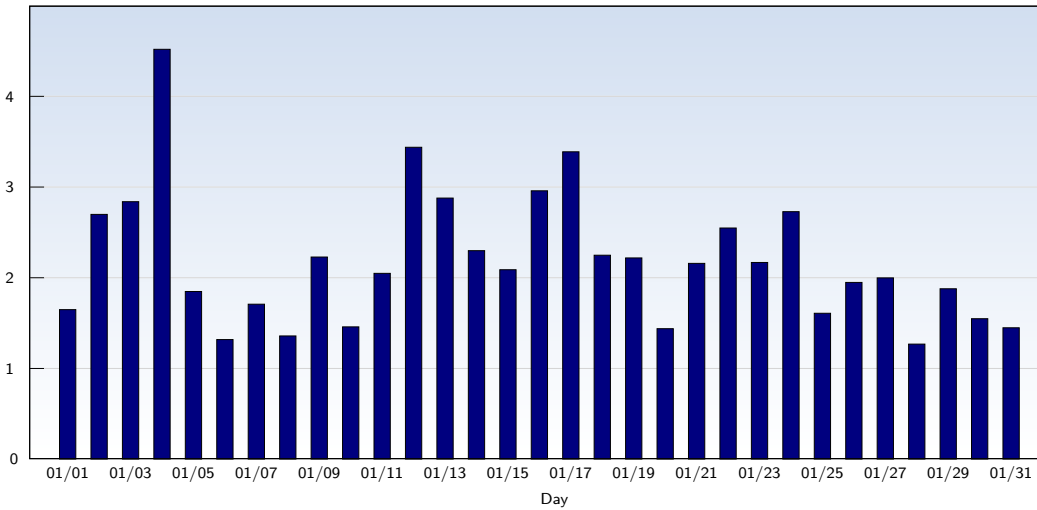

This analysis summarizes multiple page impressions of an individual visitor into unique visits. A visitor is counted as an unique visit when requesting at least one page. If more than 30 minutes have elapsed since the first page impression, further requests will be counted as a new unique visit.

Page Views

Date	Amount
Monday 01/01/2007	503
Tuesday 01/02/2007	825
Wednesday 01/03/2007	977
Thursday 01/04/2007	1481
Friday 01/05/2007	244
Saturday 01/06/2007	387
Sunday 01/07/2007	775
Monday 01/08/2007	421
Tuesday 01/09/2007	1032
Wednesday 01/10/2007	753
Thursday 01/11/2007	832
Friday 01/12/2007	1405
Saturday 01/13/2007	1480
Sunday 01/14/2007	1348
Monday 01/15/2007	777
Tuesday 01/16/2007	1510

Date	Amount
Wednesday 01/17/2007	1148
Thursday 01/18/2007	1510
Friday 01/19/2007	1329
Saturday 01/20/2007	727
Sunday 01/21/2007	342
Monday 01/22/2007	486
Tuesday 01/23/2007	644
Wednesday 01/24/2007	868
Thursday 01/25/2007	1367
Friday 01/26/2007	883
Saturday 01/27/2007	933
Sunday 01/28/2007	678
Monday 01/29/2007	444
Tuesday 01/30/2007	696
Wednesday 01/31/2007	741
Total	26487

These statistics show all successful page views (also known as page impressions) and the time they were made. Only fully loaded pages are counted. Individual images and components are not included.

Pages per Visit