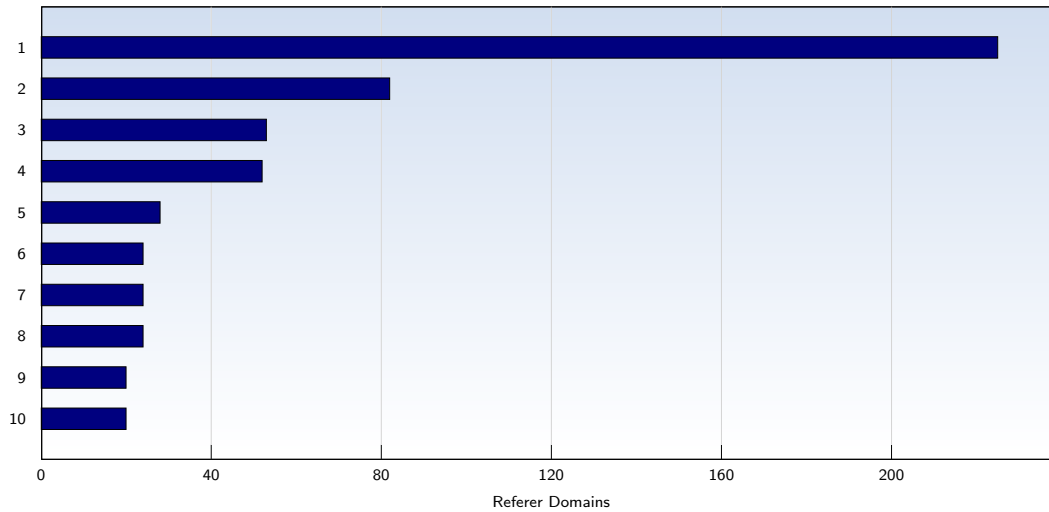

Date	Amount
Wednesday 01/17/2007	2.96
Thursday 01/18/2007	3.39
Friday 01/19/2007	2.25
Saturday 01/20/2007	2.22
Sunday 01/21/2007	1.44
Monday 01/22/2007	2.16
Tuesday 01/23/2007	2.55
Wednesday 01/24/2007	2.17
Thursday 01/25/2007	2.73
Friday 01/26/2007	1.61
Saturday 01/27/2007	1.95
Sunday 01/28/2007	2.00
Monday 01/29/2007	1.27
Tuesday 01/30/2007	1.88
Wednesday 01/31/2007	1.55
Average	2.21

The average number of pages opened per unique visit. Only fully loaded pages are counted.

Top 10 Popular Pages

Rank	Page	Amount	%
1	dirtdevils.info/tools/atinc/aTINCAMServer.DLL	4997	18
2	dirtdevils.org/index.html	1449	5
3	dirtdevils.org/favicon.ico	640	2
4	dirtdevils.org/photo_book.htm	241	0
5	dirtdevils.org/XJNeutralSwitch.htm	206	0
6	dirtdevils.org/current_events.htm	188	0
7	dirtdevils.org/digest.htm	176	0
8	dirtdevils.info/index.html	167	0
9	dirtdevils.org/reader_rigs.htm	162	0
10	dirtdevils.org/club_info.htm	138	0
	Total	26487	

These statistics show you the most frequently called pages.

Top 10 Referer Domains

Rank	Domain	Amount	%
1	google.com	225	1
2	yahoo.com	82	0
3	lunghd.com	53	0
4	dirtdevils.org	52	0
5	msn.com	28	0
6	jeepforum.com	24	0
7	jeepsunlimited.com	24	0
8	quadratec.com	24	0
9	4wheelparts.com	20	0
10	google.co.uk	20	0
	Total	730	