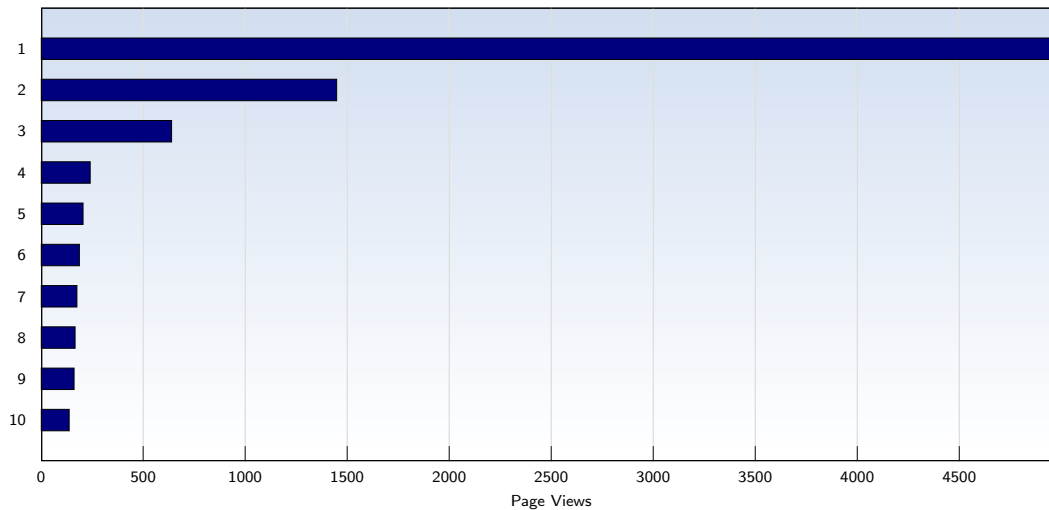

Top 10 Popular Pages

Rank	Page	Amount	%
1	dirtdevils.info/tools/atinc/aTINCAMServer.DLL	4997	18
2	dirtdevils.org/index.html	1449	5
3	dirtdevils.org/favicon.ico	640	2
4	dirtdevils.org/photo_book.htm	241	0
5	dirtdevils.org/XJNeutralSwitch.htm	206	0
6	dirtdevils.org/current_events.htm	188	0
7	dirtdevils.org/digest.htm	176	0
8	dirtdevils.info/index.html	167	0
9	dirtdevils.org/reader_rigs.htm	162	0
10	dirtdevils.org/club_info.htm	138	0
	Total	26487	

These statistics show you the most frequently called pages.