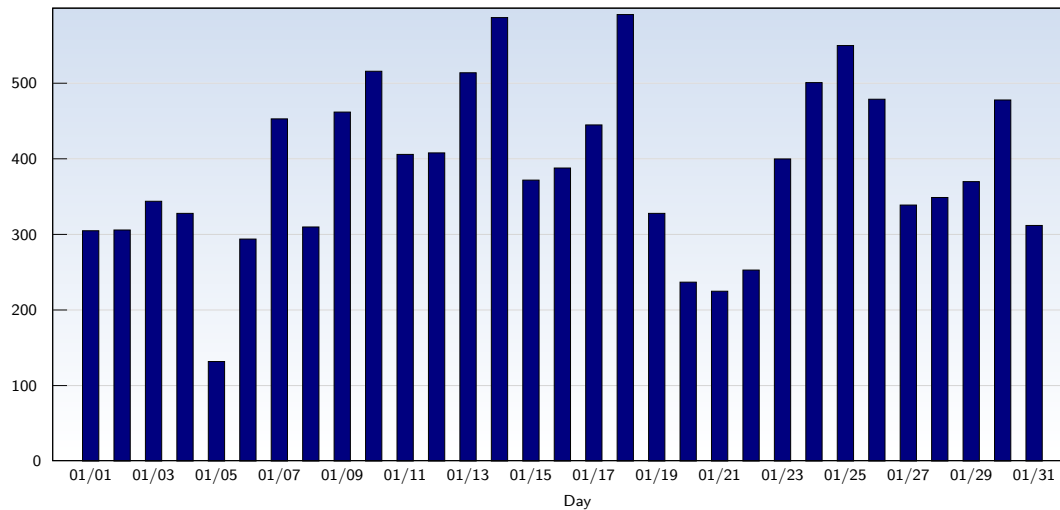

Monthly Report 01/01/2007 - 01/31/2007

For all domains and subdomains

Unique Visits

Date	Amount
Monday 01/01/2007	305
Tuesday 01/02/2007	306
Wednesday 01/03/2007	344
Thursday 01/04/2007	328
Friday 01/05/2007	132
Saturday 01/06/2007	294
Sunday 01/07/2007	453
Monday 01/08/2007	310
Tuesday 01/09/2007	462
Wednesday 01/10/2007	516
Thursday 01/11/2007	406
Friday 01/12/2007	408
Saturday 01/13/2007	514
Sunday 01/14/2007	587
Monday 01/15/2007	372
Tuesday 01/16/2007	445

Date	Amount
Wednesday 01/17/2007	388
Thursday 01/18/2007	445
Friday 01/19/2007	591
Saturday 01/20/2007	328
Sunday 01/21/2007	237
Monday 01/22/2007	225
Tuesday 01/23/2007	253
Wednesday 01/24/2007	400
Thursday 01/25/2007	501
Friday 01/26/2007	550
Saturday 01/27/2007	479
Sunday 01/28/2007	339
Monday 01/29/2007	349
Tuesday 01/30/2007	370
Wednesday 01/31/2007	478
Total	11982

This analysis summarizes multiple page impressions of an individual visitor into unique visits. A visitor is counted as an unique visit when requesting at least one page. If more than 30 minutes have elapsed since the first page impression, further requests will be counted as a new unique visit.

Page Views

Date	Amount
Monday 01/01/2007	503
Tuesday 01/02/2007	825
Wednesday 01/03/2007	977
Thursday 01/04/2007	1481
Friday 01/05/2007	244
Saturday 01/06/2007	387
Sunday 01/07/2007	775
Monday 01/08/2007	421
Tuesday 01/09/2007	1032
Wednesday 01/10/2007	753
Thursday 01/11/2007	832
Friday 01/12/2007	1405
Saturday 01/13/2007	1480
Sunday 01/14/2007	1348
Monday 01/15/2007	777
Tuesday 01/16/2007	1510