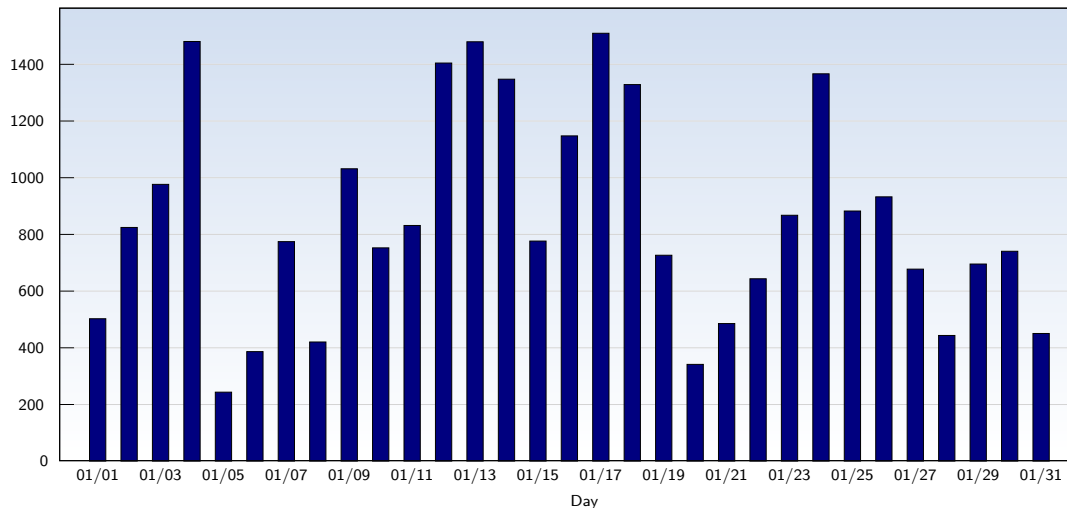

Monthly Report 01/01/2007 - 01/31/2007

For all domains and subdomains

Unique Visits

Date	Amount
Monday 01/01/2007	305
Tuesday 01/02/2007	306
Wednesday 01/03/2007	344
Thursday 01/04/2007	328
Friday 01/05/2007	132
Saturday 01/06/2007	294
Sunday 01/07/2007	453
Monday 01/08/2007	310
Tuesday 01/09/2007	462
Wednesday 01/10/2007	516
Thursday 01/11/2007	406
Friday 01/12/2007	408
Saturday 01/13/2007	514
Sunday 01/14/2007	587
Monday 01/15/2007	372
Tuesday 01/16/2007	445

Date	Amount
Wednesday 01/17/2007	388
Thursday 01/18/2007	445
Friday 01/19/2007	591
Saturday 01/20/2007	328
Sunday 01/21/2007	237
Monday 01/22/2007	225
Tuesday 01/23/2007	253
Wednesday 01/24/2007	400
Thursday 01/25/2007	501
Friday 01/26/2007	550
Saturday 01/27/2007	479
Sunday 01/28/2007	339
Monday 01/29/2007	349
Tuesday 01/30/2007	370
Wednesday 01/31/2007	478
Total	11982

This analysis summarizes multiple page impressions of an individual visitor into unique visits. A visitor is counted as an unique visit when requesting at least one page. If more than 30 minutes have elapsed since the first page impression, further requests will be counted as a new unique visit.

Page Views

Date	Amount
Monday 01/01/2007	503
Tuesday 01/02/2007	825
Wednesday 01/03/2007	977
Thursday 01/04/2007	1481
Friday 01/05/2007	244
Saturday 01/06/2007	387
Sunday 01/07/2007	775
Monday 01/08/2007	421
Tuesday 01/09/2007	1032
Wednesday 01/10/2007	753
Thursday 01/11/2007	832
Friday 01/12/2007	1405
Saturday 01/13/2007	1480
Sunday 01/14/2007	1348
Monday 01/15/2007	777
Tuesday 01/16/2007	1510