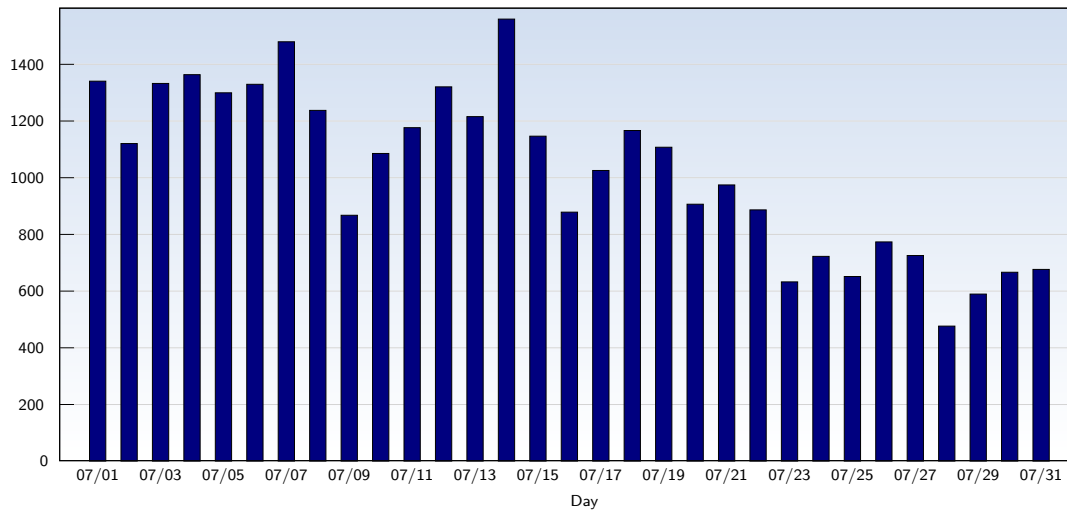

Monthly Report 07/01/2007 - 07/31/2007

For all domains and subdomains

Unique Visits

Date	Amount
Sunday 07/01/2007	1341
Monday 07/02/2007	1121
Tuesday 07/03/2007	1333
Wednesday 07/04/2007	1364
Thursday 07/05/2007	1300
Friday 07/06/2007	1330
Saturday 07/07/2007	1480
Sunday 07/08/2007	1238
Monday 07/09/2007	868
Tuesday 07/10/2007	1086
Wednesday 07/11/2007	1177
Thursday 07/12/2007	1321
Friday 07/13/2007	1216
Saturday 07/14/2007	1560
Sunday 07/15/2007	1147
Monday 07/16/2007	1026

Date	Amount
Tuesday 07/17/2007	879
Wednesday 07/18/2007	1026
Thursday 07/19/2007	1167
Friday 07/20/2007	1108
Saturday 07/21/2007	907
Sunday 07/22/2007	975
Monday 07/23/2007	887
Tuesday 07/24/2007	633
Wednesday 07/25/2007	723
Thursday 07/26/2007	652
Friday 07/27/2007	774
Saturday 07/28/2007	726
Sunday 07/29/2007	477
Monday 07/30/2007	590
Tuesday 07/31/2007	667
Total	31750

This analysis summarizes multiple page impressions of an individual visitor into unique visits. A visitor is counted as an unique visit when requesting at least one page. If more than 30 minutes have elapsed since the first page impression, further requests will be counted as a new unique visit.

Monthly Report 07/01/2007 - 07/31/2007

For all domains and subdomains

Page Views

Date	Amount
Sunday 07/01/2007	1532
Monday 07/02/2007	3712
Tuesday 07/03/2007	1786
Wednesday 07/04/2007	1505
Thursday 07/05/2007	2616
Friday 07/06/2007	4869
Saturday 07/07/2007	1675
Sunday 07/08/2007	1456
Monday 07/09/2007	1243
Tuesday 07/10/2007	2444
Wednesday 07/11/2007	1472
Thursday 07/12/2007	1711
Friday 07/13/2007	1541
Saturday 07/14/2007	1911
Sunday 07/15/2007	1569
Monday 07/16/2007	1396