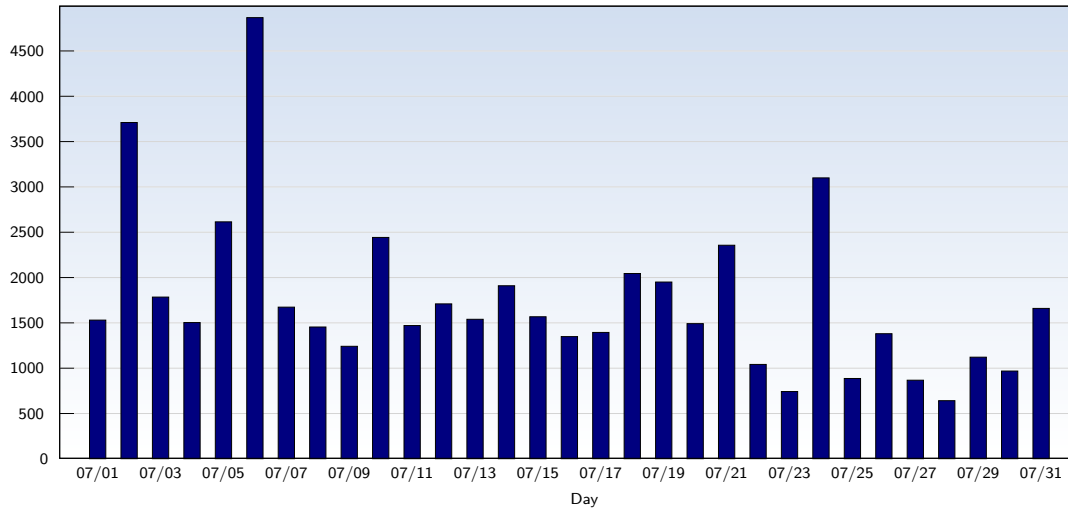

Monthly Report 07/01/2007 - 07/31/2007

For all domains and subdomains

Unique Visits

Date	Amount
Sunday 07/01/2007	1341
Monday 07/02/2007	1121
Tuesday 07/03/2007	1333
Wednesday 07/04/2007	1364
Thursday 07/05/2007	1300
Friday 07/06/2007	1330
Saturday 07/07/2007	1480
Sunday 07/08/2007	1238
Monday 07/09/2007	868
Tuesday 07/10/2007	1086
Wednesday 07/11/2007	1177
Thursday 07/12/2007	1321
Friday 07/13/2007	1216
Saturday 07/14/2007	1560
Sunday 07/15/2007	1147
Monday 07/16/2007	1026

Date	Amount
Tuesday 07/17/2007	879
Wednesday 07/18/2007	1026
Thursday 07/19/2007	1167
Friday 07/20/2007	1108
Saturday 07/21/2007	907
Sunday 07/22/2007	975
Monday 07/23/2007	887
Tuesday 07/24/2007	633
Wednesday 07/25/2007	723
Thursday 07/26/2007	652
Friday 07/27/2007	774
Saturday 07/28/2007	726
Sunday 07/29/2007	477
Monday 07/30/2007	590
Tuesday 07/31/2007	667
Total	31750

This analysis summarizes multiple page impressions of an individual visitor into unique visits. A visitor is counted as an unique visit when requesting at least one page. If more than 30 minutes have elapsed since the first page impression, further requests will be counted as a new unique visit.

Monthly Report 07/01/2007 - 07/31/2007

For all domains and subdomains

Page Views

Date	Amount
Sunday 07/01/2007	1532
Monday 07/02/2007	3712
Tuesday 07/03/2007	1786
Wednesday 07/04/2007	1505
Thursday 07/05/2007	2616
Friday 07/06/2007	4869
Saturday 07/07/2007	1675
Sunday 07/08/2007	1456
Monday 07/09/2007	1243
Tuesday 07/10/2007	2444
Wednesday 07/11/2007	1472
Thursday 07/12/2007	1711
Friday 07/13/2007	1541
Saturday 07/14/2007	1911
Sunday 07/15/2007	1569
Monday 07/16/2007	1396