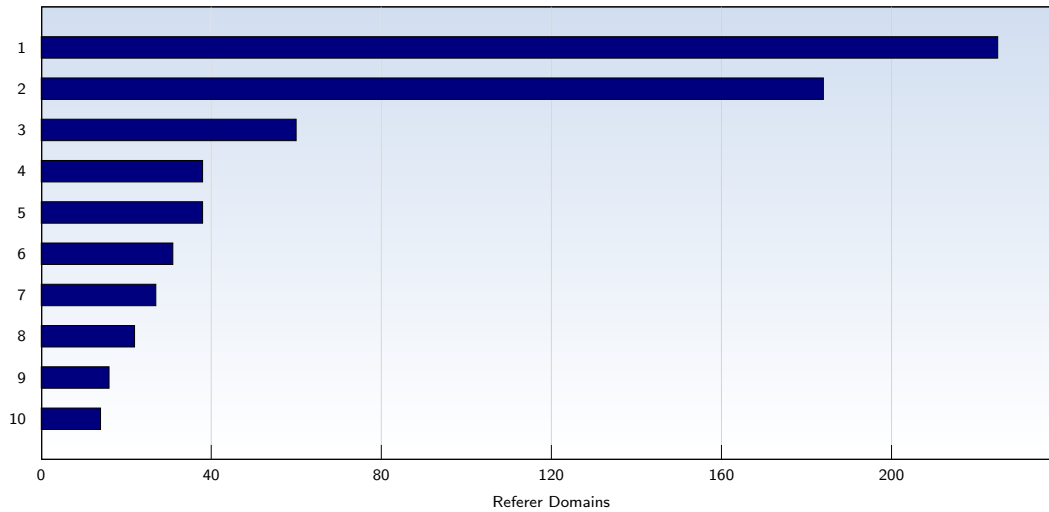

The average number of pages opened per unique visit. Only fully loaded pages are counted.

Top 10 Popular Pages

Rank	Page	Amount	%
1	dirtdevils.info/tinc?key=qYM52uqP	2541	4
2	dirtdevils.org/index.html	1530	2
3	dirtdevils.info/tinc	1198	2
4	dirtdevils.org/favicon.ico	206	0
5	dirtdevils.org/reader_rigs.htm	186	0
6	dirtdevils.org/current_events.htm	184	0
7	dirtdevils.org/photo_book.htm	154	0
8	dirtdevils.info/index.html	146	0
9	dirtdevils.org/XJNutralSwitch.htm	131	0
10	dirtdevils.org/trial_photobook/More%20RattleSnake/slides/	126	0
	Total	54061	

These statistics show you the most frequently called pages.

Top 10 Referer Domains

Rank	Domain	Amount	%
1	yahoo.com	225	0
2	google.com	184	0
3	google.co.uk	60	0
4	dirtdevils.org	38	0
5	lunghd.com	38	0
6	msn.com	31	0
7	live.com	27	0
8	cal4wheel.com	22	0
9	jeepsunlimited.com	16	0
10	jeepforum.com	14	0
	Total	867	