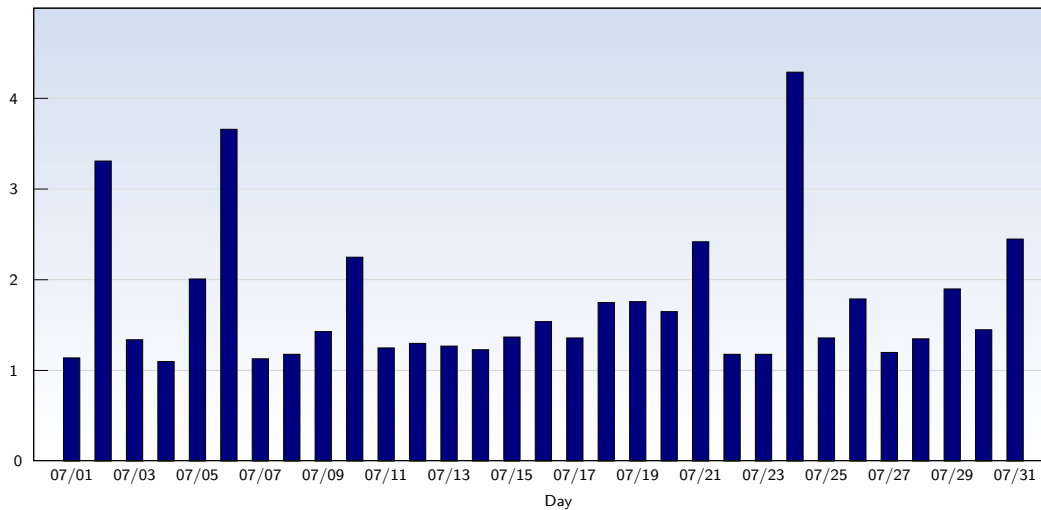

Monthly Report 07/01/2007 - 07/31/2007

For all domains and subdomains

Pages per Visit

Date	Amount
Sunday 07/01/2007	1.14
Monday 07/02/2007	3.31
Tuesday 07/03/2007	1.34
Wednesday 07/04/2007	1.10
Thursday 07/05/2007	2.01
Friday 07/06/2007	3.66
Saturday 07/07/2007	1.13
Sunday 07/08/2007	1.18
Monday 07/09/2007	1.43
Tuesday 07/10/2007	2.25
Wednesday 07/11/2007	1.25
Thursday 07/12/2007	1.30
Friday 07/13/2007	1.27
Saturday 07/14/2007	1.23
Sunday 07/15/2007	1.37
Monday 07/16/2007	1.36

Date	Amount
Tuesday 07/17/2007	1.54
Wednesday 07/18/2007	1.36
Thursday 07/19/2007	1.75
Friday 07/20/2007	1.76
Saturday 07/21/2007	1.65
Sunday 07/22/2007	2.42
Monday 07/23/2007	1.18
Tuesday 07/24/2007	1.18
Wednesday 07/25/2007	4.29
Thursday 07/26/2007	1.36
Friday 07/27/2007	1.79
Saturday 07/28/2007	1.20
Sunday 07/29/2007	1.35
Monday 07/30/2007	1.90
Tuesday 07/31/2007	1.45
Average	1.70

The average number of pages opened per unique visit. Only fully loaded pages are counted.