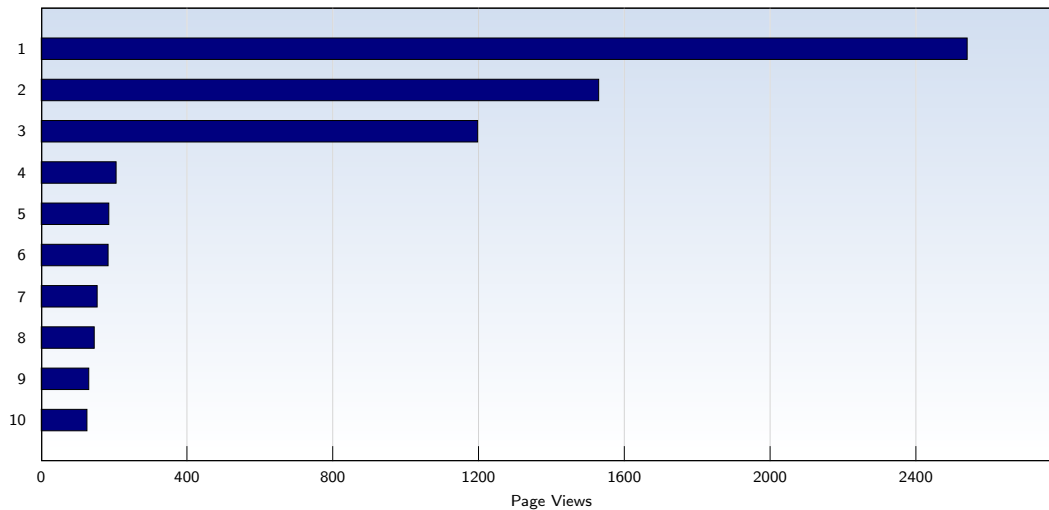

For all domains and subdomains

Pages per Visit

Date	Amount
Sunday 07/01/2007	1.14
Monday 07/02/2007	3.31
Tuesday 07/03/2007	1.34
Wednesday 07/04/2007	1.10
Thursday 07/05/2007	2.01
Friday 07/06/2007	3.66
Saturday 07/07/2007	1.13
Sunday 07/08/2007	1.18
Monday 07/09/2007	1.43
Tuesday 07/10/2007	2.25
Wednesday 07/11/2007	1.25
Thursday 07/12/2007	1.30
Friday 07/13/2007	1.27
Saturday 07/14/2007	1.23
Sunday 07/15/2007	1.37
Monday 07/16/2007	1.36

The average number of pages opened per unique visit. Only fully loaded pages are counted.

Top 10 Popular Pages

Rank	Page	Amount	%
1	dirtdevils.info/tinc?key=qYM52uqP	2541	4
2	dirtdevils.org/index.html	1530	2
3	dirtdevils.info/tinc	1198	2
4	dirtdevils.org/favicon.ico	206	0
5	dirtdevils.org/reader_rigs.htm	186	0
6	dirtdevils.org/current_events.htm	184	0
7	dirtdevils.org/photo_book.htm	154	0
8	dirtdevils.info/index.html	146	0
9	dirtdevils.org/XJNutralSwitch.htm	131	0
10	dirtdevils.org/trial_photobook/More%20RattleSnake/slides/	126	0
	Total	54061	