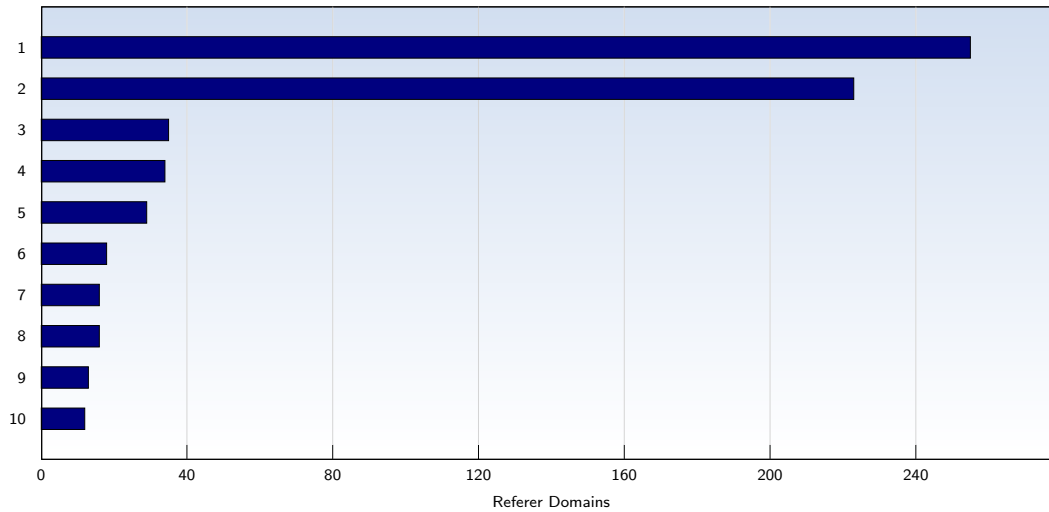

Date	Amount
Saturday 06/16/2007	1.36
Sunday 06/17/2007	1.22
Monday 06/18/2007	3.52
Tuesday 06/19/2007	1.69
Wednesday 06/20/2007	1.63
Thursday 06/21/2007	1.40
Friday 06/22/2007	1.64
Saturday 06/23/2007	1.45
Sunday 06/24/2007	1.00
Monday 06/25/2007	1.47
Tuesday 06/26/2007	1.46
Wednesday 06/27/2007	1.10
Thursday 06/28/2007	1.32
Friday 06/29/2007	1.44
Saturday 06/30/2007	1.15
Average	1.50

The average number of pages opened per unique visit. Only fully loaded pages are counted.

Top 10 Popular Pages

Rank	Page	Amount	%
1	dirtdevils.info/tools/atinc/aTINCAMServer.DLL	4739	12
2	dirtdevils.org/index.html	1174	3
3	dirtdevils.info/tinc?key=qYM52uqP	952	2
4	dirtdevils.org/trial_photobook/adopt-a-trail_6-04/album/slides/	225	0
5	dirtdevils.org/photo_book.htm	165	0
6	dirtdevils.org/trial_photobook/truckhaven06/slides/	159	0
7	dirtdevils.org/XJNutralSwitch.htm	147	0
8	dirtdevils.org/trial_photobook/BigBear06/slides/	147	0
9	dirtdevils.org/reader_rigs.htm	146	0
10	dirtdevils.org/trial_photobook/Calico2007/slides/	135	0
	Total	38949	

These statistics show you the most frequently called pages.

Top 10 Referer Domains

Rank	Domain	Amount	%
1	google.com	255	0
2	yahoo.com	223	0
3	dirtdevils.org	35	0
4	msn.com	34	0
5	lunghd.com	29	0
6	google.co.uk	18	0
7	jeepforum.com	16	0
8	live.com	16	0
9	cal4wheel.com	13	0
10	google.com.tr	12	0
	Total	821	