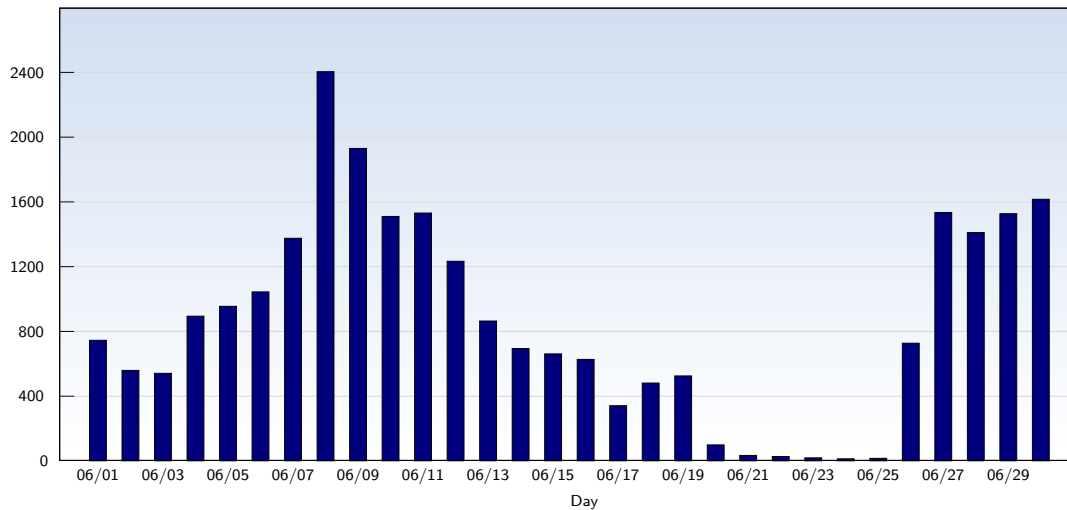

Monthly Report 06/01/2007 - 06/30/2007

For all domains and subdomains

Unique Visits

Date	Amount
Friday 06/01/2007	746
Saturday 06/02/2007	560
Sunday 06/03/2007	542
Monday 06/04/2007	895
Tuesday 06/05/2007	956
Wednesday 06/06/2007	1045
Thursday 06/07/2007	1376
Friday 06/08/2007	2405
Saturday 06/09/2007	1931
Sunday 06/10/2007	1511
Monday 06/11/2007	1532
Tuesday 06/12/2007	1234
Wednesday 06/13/2007	865
Thursday 06/14/2007	695
Friday 06/15/2007	662

Date	Amount
Saturday 06/16/2007	628
Sunday 06/17/2007	342
Monday 06/18/2007	482
Tuesday 06/19/2007	526
Wednesday 06/20/2007	100
Thursday 06/21/2007	35
Friday 06/22/2007	28
Saturday 06/23/2007	20
Sunday 06/24/2007	14
Monday 06/25/2007	17
Tuesday 06/26/2007	728
Wednesday 06/27/2007	1535
Thursday 06/28/2007	1411
Friday 06/29/2007	1528
Saturday 06/30/2007	1617
Total	25966

This analysis summarizes multiple page impressions of an individual visitor into unique visits. A visitor is counted as an unique visit when requesting at least one page. If more than 30 minutes have elapsed since the first page impression, further requests will be counted as a new unique visit.