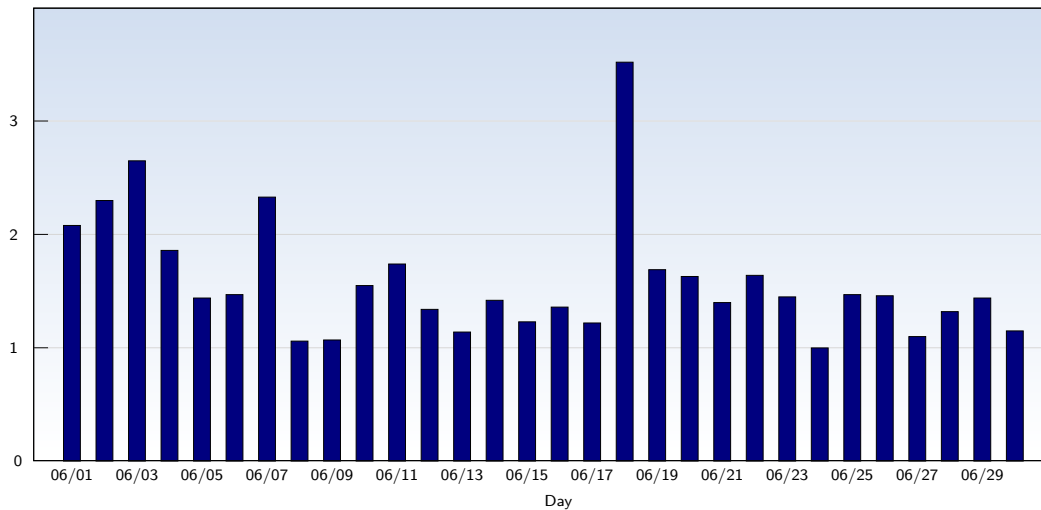

Monthly Report 06/01/2007 - 06/30/2007

For all domains and subdomains

Pages per Visit

Date	Amount
Friday 06/01/2007	2.08
Saturday 06/02/2007	2.30
Sunday 06/03/2007	2.65
Monday 06/04/2007	1.86
Tuesday 06/05/2007	1.44
Wednesday 06/06/2007	1.47
Thursday 06/07/2007	2.33
Friday 06/08/2007	1.06
Saturday 06/09/2007	1.07
Sunday 06/10/2007	1.55
Monday 06/11/2007	1.74
Tuesday 06/12/2007	1.34
Wednesday 06/13/2007	1.14
Thursday 06/14/2007	1.42
Friday 06/15/2007	1.23

Date	Amount
Saturday 06/16/2007	1.36
Sunday 06/17/2007	1.22
Monday 06/18/2007	3.52
Tuesday 06/19/2007	1.69
Wednesday 06/20/2007	1.63
Thursday 06/21/2007	1.40
Friday 06/22/2007	1.64
Saturday 06/23/2007	1.45
Sunday 06/24/2007	1.00
Monday 06/25/2007	1.47
Tuesday 06/26/2007	1.46
Wednesday 06/27/2007	1.10
Thursday 06/28/2007	1.32
Friday 06/29/2007	1.44
Saturday 06/30/2007	1.15
Average	1.50

The average number of pages opened per unique visit. Only fully loaded pages are counted.