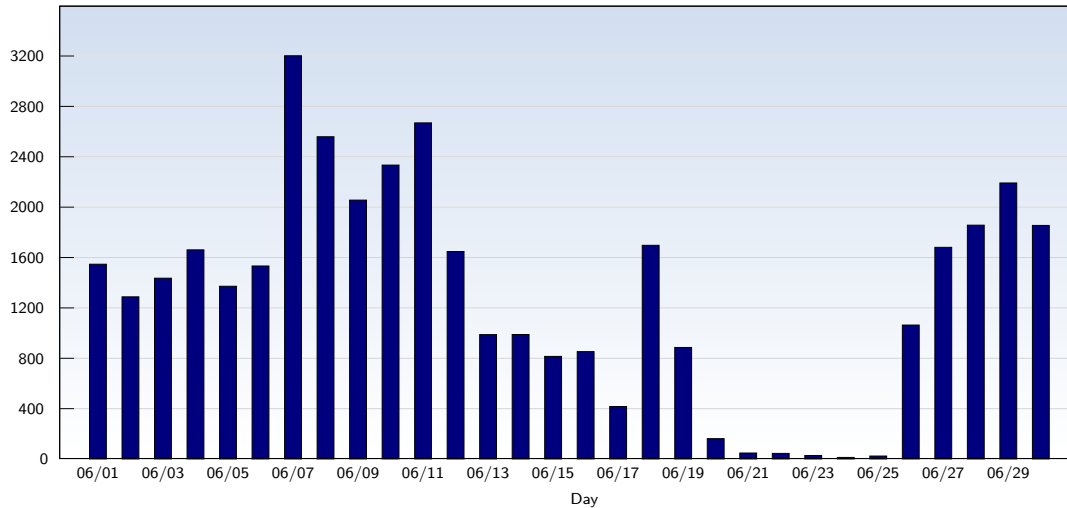

Page Views

Date	Amount
Friday 06/01/2007	1548
Saturday 06/02/2007	1289
Sunday 06/03/2007	1437
Monday 06/04/2007	1662
Tuesday 06/05/2007	1373
Wednesday 06/06/2007	1534
Thursday 06/07/2007	3203
Friday 06/08/2007	2560
Saturday 06/09/2007	2057
Sunday 06/10/2007	2335
Monday 06/11/2007	2670
Tuesday 06/12/2007	1649
Wednesday 06/13/2007	989
Thursday 06/14/2007	990
Friday 06/15/2007	816

Date	Amount
Saturday 06/16/2007	854
Sunday 06/17/2007	418
Monday 06/18/2007	1698
Tuesday 06/19/2007	887
Wednesday 06/20/2007	163
Thursday 06/21/2007	49
Friday 06/22/2007	46
Saturday 06/23/2007	29
Sunday 06/24/2007	14
Monday 06/25/2007	25
Tuesday 06/26/2007	1065
Wednesday 06/27/2007	1682
Thursday 06/28/2007	1858
Friday 06/29/2007	2193
Saturday 06/30/2007	1856
Total	38949

These statistics show all successful page views (also known as page impressions) and the time they were made. Only fully loaded pages are counted. Individual images and components are not included.