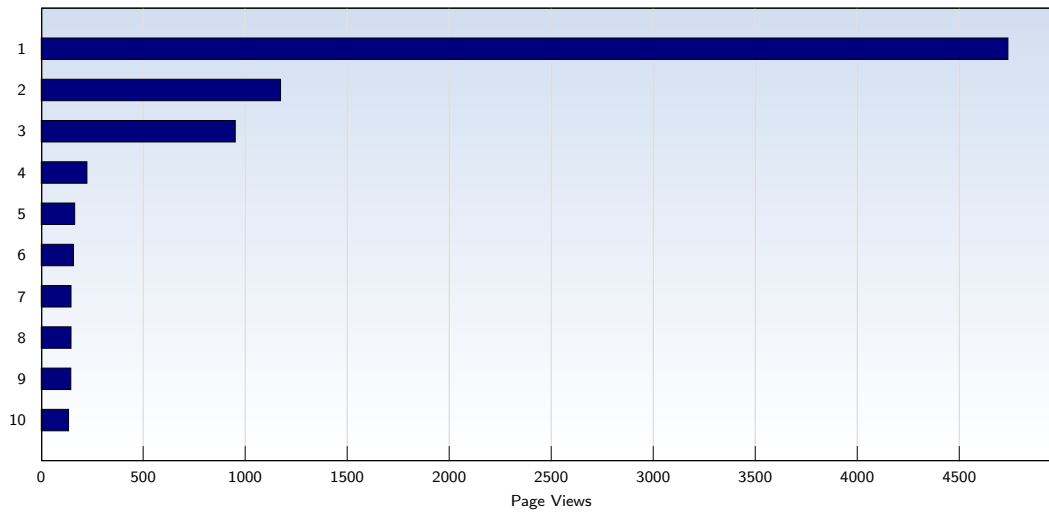

These statistics show all successful page views (also known as page impressions) and the time they were made. Only fully loaded pages are counted. Individual images and components are not included.

Monthly Report 06/01/2007 - 06/30/2007

For all domains and subdomains

Pages per Visit

Date	Amount
Friday 06/01/2007	2.08
Saturday 06/02/2007	2.30
Sunday 06/03/2007	2.65
Monday 06/04/2007	1.86
Tuesday 06/05/2007	1.44
Wednesday 06/06/2007	1.47
Thursday 06/07/2007	2.33
Friday 06/08/2007	1.06
Saturday 06/09/2007	1.07
Sunday 06/10/2007	1.55
Monday 06/11/2007	1.74
Tuesday 06/12/2007	1.34
Wednesday 06/13/2007	1.14
Thursday 06/14/2007	1.42
Friday 06/15/2007	1.23

Date	Amount
Saturday 06/16/2007	1.36
Sunday 06/17/2007	1.22
Monday 06/18/2007	3.52
Tuesday 06/19/2007	1.69
Wednesday 06/20/2007	1.63
Thursday 06/21/2007	1.40
Friday 06/22/2007	1.64
Saturday 06/23/2007	1.45
Sunday 06/24/2007	1.00
Monday 06/25/2007	1.47
Tuesday 06/26/2007	1.46
Wednesday 06/27/2007	1.10
Thursday 06/28/2007	1.32
Friday 06/29/2007	1.44
Saturday 06/30/2007	1.15
Average	1.50

The average number of pages opened per unique visit. Only fully loaded pages are counted.

Top 10 Popular Pages

Rank	Page	Amount	%
1	dirtdevils.info/tools/atinc/aTINCAMServer.DLL	4739	12
2	dirtdevils.org/index.html	1174	3
3	dirtdevils.info/tinc?key=qYM52uqP	952	2
4	dirtdevils.org/trial_photobook/adopt-a-trail_6-04/album/slides/	225	0
5	dirtdevils.org/photo_book.htm	165	0
6	dirtdevils.org/trial_photobook/truckhaven06/slides/	159	0
7	dirtdevils.org/XJNutralSwitch.htm	147	0
8	dirtdevils.org/trial_photobook/BigBear06/slides/	147	0
9	dirtdevils.org/reader_rigs.htm	146	0
10	dirtdevils.org/trial_photobook/Calico2007/slides/	135	0
	Total	38949	