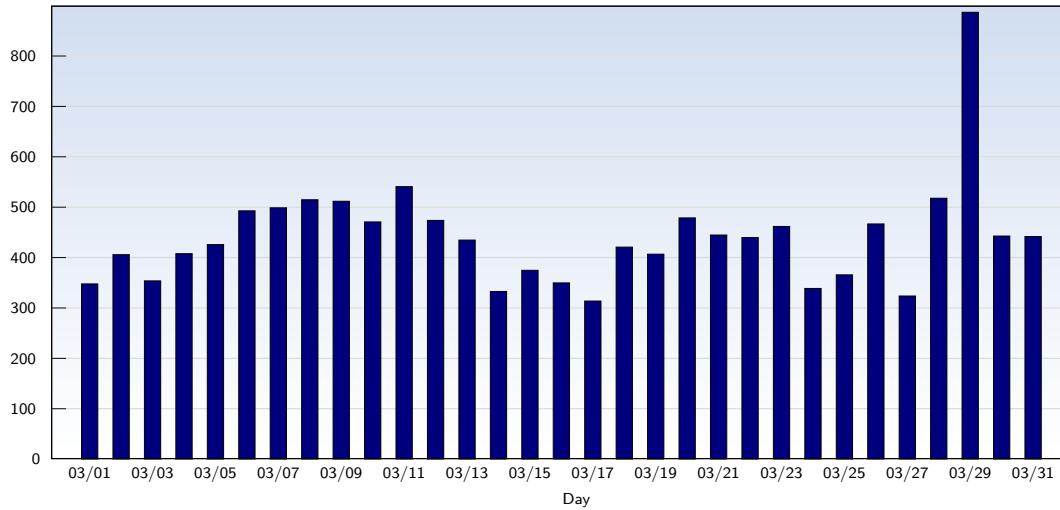

Monthly Report 03/01/2007 - 03/31/2007

For all domains and subdomains

Unique Visits

Date	Amount
Thursday 03/01/2007	348
Friday 03/02/2007	406
Saturday 03/03/2007	354
Sunday 03/04/2007	408
Monday 03/05/2007	426
Tuesday 03/06/2007	493
Wednesday 03/07/2007	499
Thursday 03/08/2007	515
Friday 03/09/2007	512
Saturday 03/10/2007	471
Sunday 03/11/2007	541
Monday 03/12/2007	474
Tuesday 03/13/2007	435
Wednesday 03/14/2007	333
Thursday 03/15/2007	375
Friday 03/16/2007	314

Date	Amount
Saturday 03/17/2007	350
Sunday 03/18/2007	314
Monday 03/19/2007	421
Tuesday 03/20/2007	407
Wednesday 03/21/2007	479
Thursday 03/22/2007	445
Friday 03/23/2007	440
Saturday 03/24/2007	462
Sunday 03/25/2007	339
Monday 03/26/2007	366
Tuesday 03/27/2007	467
Wednesday 03/28/2007	324
Thursday 03/29/2007	518
Friday 03/30/2007	887
Saturday 03/31/2007	443
Total	13694

This analysis summarizes multiple page impressions of an individual visitor into unique visits. A visitor is counted as an unique visit when requesting at least one page. If more than 30 minutes have elapsed since the first page impression, further requests will be counted as a new unique visit.