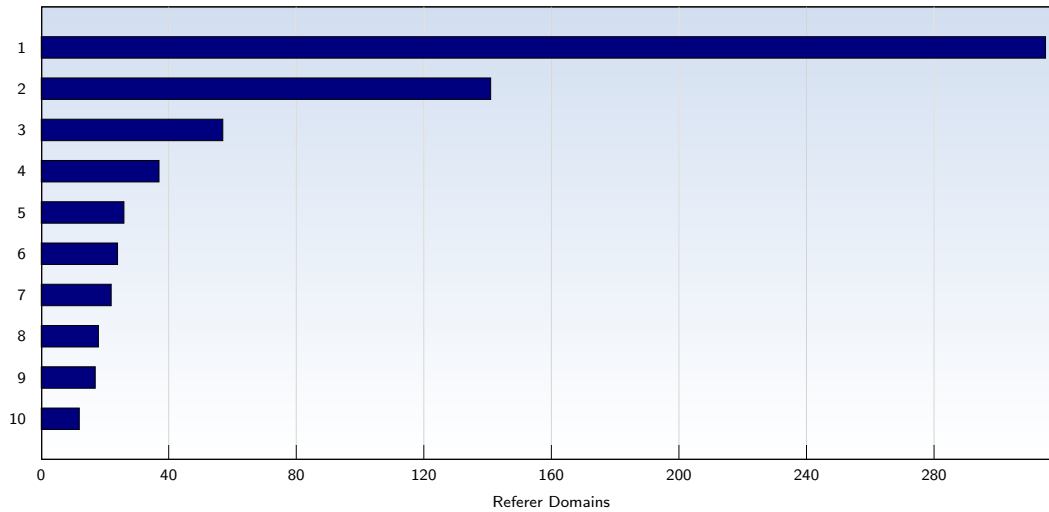

The average number of pages opened per unique visit. Only fully loaded pages are counted.

Top 10 Popular Pages

Rank	Page	Amount	%
1	dirtdevils.info/tools/atinc/aTINCAMServer.DLL	5154	15
2	dirtdevils.org/index.html	1556	4
3	dirtdevils.org/trial_photobook/Moab2006/Neals/temp/slides/	368	1
4	dirtdevils.org/favicon.ico	297	0
5	dirtdevils.org/trial_photobook/BigBear06/slides/	282	0
6	dirtdevils.org/trial_photobook/adopt-a-trail_6-04/album/slides/	257	0
7	dirtdevils.org/photo_book.htm	220	0
8	dirtdevils.org/trial_photobook/anzaborrego_01-03/Anza03/slides/	214	0
9	dirtdevils.org/trial_photobook/2005/Calico090105/Calico%202005/slides/	196	0
10	dirtdevils.org/trial_photobook/bullhead_10-03/slides/	189	0
	Total	34177	

These statistics show you the most frequently called pages.

Top 10 Referer Domains

Rank	Domain	Amount	%
1	yahoo.com	315	2
2	google.com	141	1
3	lunghd.com	57	0
4	dirtdevils.org	37	0
5	msn.com	26	0
6	cal4wheel.com	24	0
7	jeepforum.com	22	0
8	boulderbars.com	18	0
9	quadratec.com	17	0
10	jeepsunlimited.com	12	0
	Total	814	