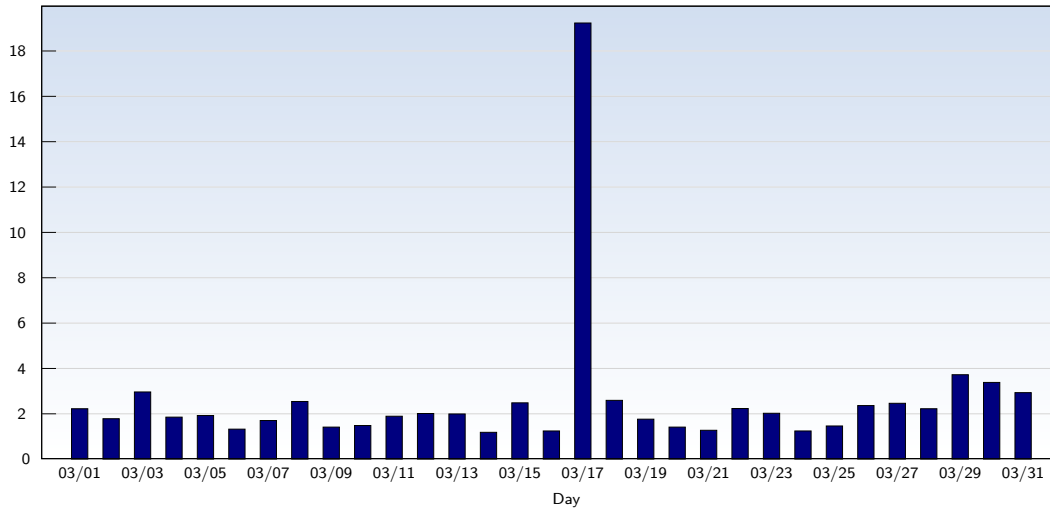

Monthly Report 03/01/2007 - 03/31/2007

For all domains and subdomains

Pages per Visit

Date	Amount
Thursday 03/01/2007	2.23
Friday 03/02/2007	1.79
Saturday 03/03/2007	2.97
Sunday 03/04/2007	1.86
Monday 03/05/2007	1.93
Tuesday 03/06/2007	1.33
Wednesday 03/07/2007	1.71
Thursday 03/08/2007	2.55
Friday 03/09/2007	1.42
Saturday 03/10/2007	1.49
Sunday 03/11/2007	1.90
Monday 03/12/2007	2.02
Tuesday 03/13/2007	2.00
Wednesday 03/14/2007	1.19
Thursday 03/15/2007	2.49
Friday 03/16/2007	19.24

Date	Amount
Saturday 03/17/2007	1.25
Sunday 03/18/2007	19.24
Monday 03/19/2007	2.60
Tuesday 03/20/2007	1.77
Wednesday 03/21/2007	1.42
Thursday 03/22/2007	1.28
Friday 03/23/2007	2.24
Saturday 03/24/2007	2.03
Sunday 03/25/2007	1.25
Monday 03/26/2007	1.47
Tuesday 03/27/2007	2.37
Wednesday 03/28/2007	2.47
Thursday 03/29/2007	2.23
Friday 03/30/2007	3.73
Saturday 03/31/2007	3.39
Average	2.50

The average number of pages opened per unique visit. Only fully loaded pages are counted.