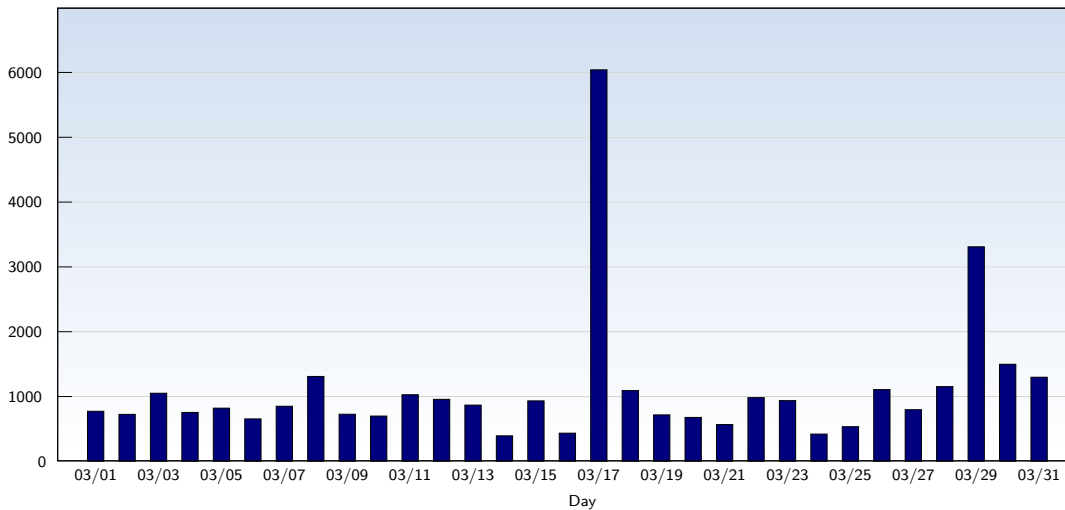

Monthly Report 03/01/2007 - 03/31/2007

For all domains and subdomains

Page Views

Date	Amount
Thursday 03/01/2007	775
Friday 03/02/2007	727
Saturday 03/03/2007	1053
Sunday 03/04/2007	757
Monday 03/05/2007	823
Tuesday 03/06/2007	657
Wednesday 03/07/2007	852
Thursday 03/08/2007	1312
Friday 03/09/2007	729
Saturday 03/10/2007	701
Sunday 03/11/2007	1030
Monday 03/12/2007	959
Tuesday 03/13/2007	870
Wednesday 03/14/2007	396
Thursday 03/15/2007	935
Friday 03/16/2007	6042

Date	Amount
Saturday 03/17/2007	437
Sunday 03/18/2007	6042
Monday 03/19/2007	1094
Tuesday 03/20/2007	719
Wednesday 03/21/2007	680
Thursday 03/22/2007	570
Friday 03/23/2007	985
Saturday 03/24/2007	939
Sunday 03/25/2007	423
Monday 03/26/2007	537
Tuesday 03/27/2007	1109
Wednesday 03/28/2007	799
Thursday 03/29/2007	1155
Friday 03/30/2007	3312
Saturday 03/31/2007	1500
Total	34177

These statistics show all successful page views (also known as page impressions) and the time they were made. Only fully loaded pages are counted. Individual images and components are not included.