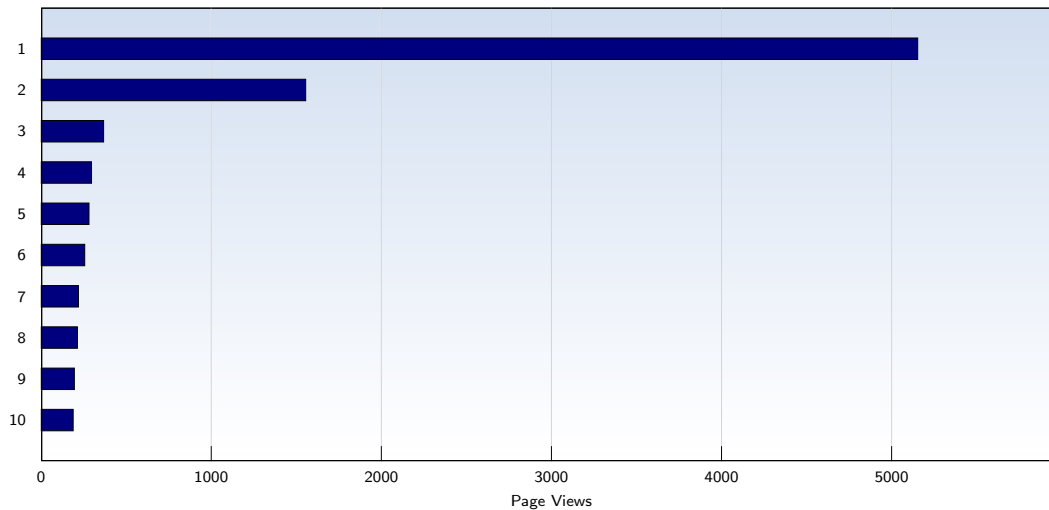

Top 10 Popular Pages

Rank	Page	Amount	%
1	dirtdevils.info/tools/atinc/aTINCAMServer.DLL	5154	15
2	dirtdevils.org/index.html	1556	4
3	dirtdevils.org/trial_photobook/Moab2006/Neals/temp/slides/	368	1
4	dirtdevils.org/favicon.ico	297	0
5	dirtdevils.org/trial_photobook/BigBear06/slides/	282	0
6	dirtdevils.org/trial_photobook/adopt-a-trail_6-04/album/slides/	257	0
7	dirtdevils.org/photo_book.htm	220	0
8	dirtdevils.org/trial_photobook/anzaborrego_01-03/Anza03/slides/	214	0
9	dirtdevils.org/trial_photobook/2005/Calico090105/Calico%202005/slides/	196	0
10	dirtdevils.org/trial_photobook/bullhead_10-03/slides/	189	0
	Total	34177	

These statistics show you the most frequently called pages.