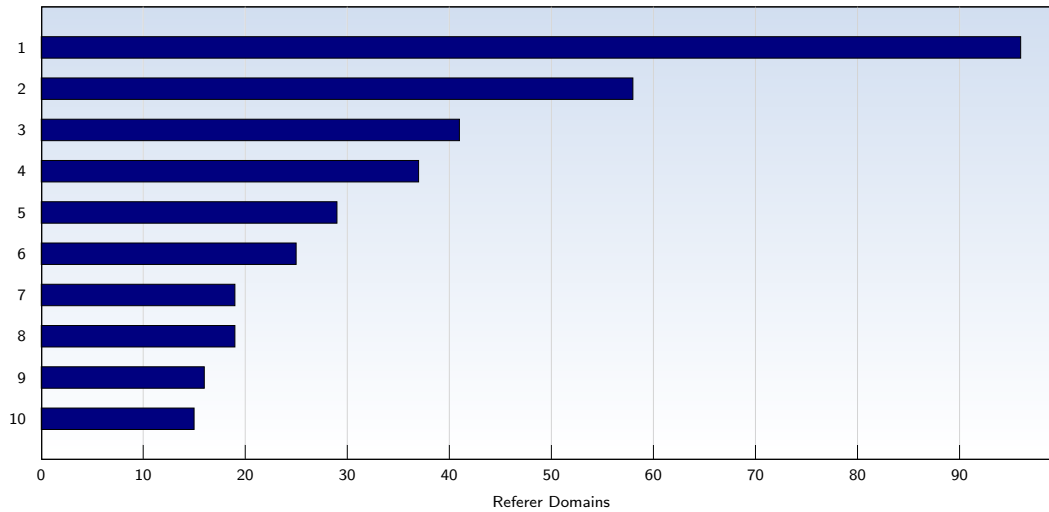

The average number of pages opened per unique visit. Only fully loaded pages are counted.

Top 10 Popular Pages

Rank	Page	Amount	%
1	dirtdevils.info/tools/atinc/aTINCAMServer.DLL	8184	35
2	dirtdevils.org/index.html	1416	6
3	dirtdevils.org/...dynamic...	738	3
4	dirtdevils.org/favicon.ico	428	1
5	dirtdevils.org/photo_book.htm	211	0
6	dirtdevils.org/club_info.htm	159	0
7	dirtdevils.org/XJNutralSwitch.htm	148	0
8	dirtdevils.org/current_events.htm	146	0
9	dirtdevils.org/reader_rigs.htm	132	0
10	dirtdevils.info/index.html	119	0
	Total	23040	

These statistics show you the most frequently called pages.

Top 10 Referer Domains

Rank	Domain	Amount	%
1	google.com	96	1
2	yahoo.com	58	0
3	4wheelparts.com	41	0
4	lunghd.com	37	0
5	jeepsunlimited.com	29	0
6	msn.com	25	0
7	google.co.uk	19	0
8	quadratec.com	19	0
9	cal4wheel.com	16	0
10	dirtdevils.org	15	0
	Total	487	