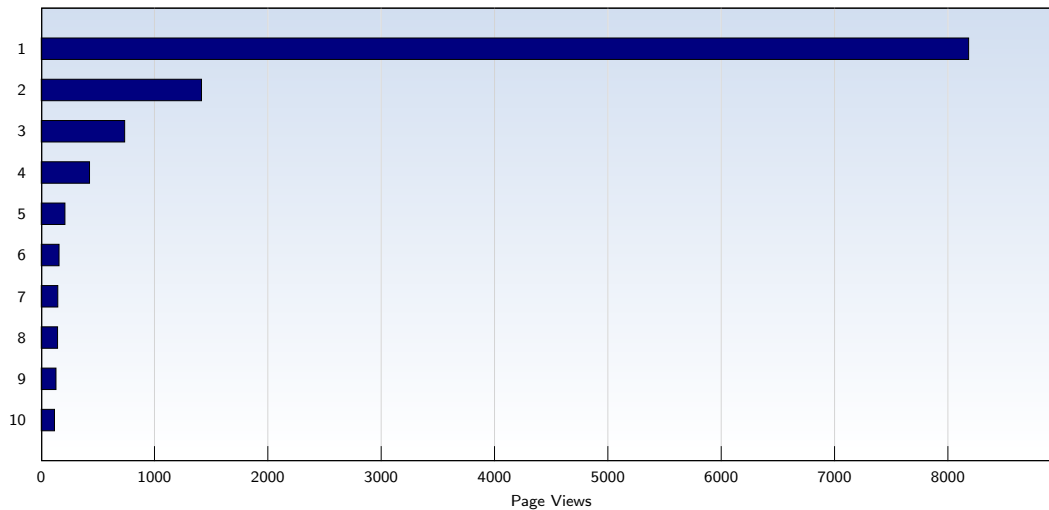

These statistics show all successful page views (also known as page impressions) and the time they were made. Only fully loaded pages are counted. Individual images and components are not included.

Monthly Report 11/01/2006 - 11/30/2006

For all domains and subdomains

Pages per Visit

Date	Amount
Wednesday 11/01/2006	3.27
Thursday 11/02/2006	4.70
Friday 11/03/2006	3.11
Saturday 11/04/2006	3.01
Sunday 11/05/2006	4.40
Monday 11/06/2006	2.80
Tuesday 11/07/2006	4.45
Wednesday 11/08/2006	6.59
Thursday 11/09/2006	4.30
Friday 11/10/2006	5.90
Saturday 11/11/2006	2.92
Sunday 11/12/2006	1.47
Monday 11/13/2006	5.01
Tuesday 11/14/2006	2.22
Wednesday 11/15/2006	4.68

Date	Amount
Thursday 11/16/2006	8.14
Friday 11/17/2006	1.76
Saturday 11/18/2006	1.41
Sunday 11/19/2006	1.80
Monday 11/20/2006	3.12
Tuesday 11/21/2006	1.54
Wednesday 11/22/2006	2.59
Thursday 11/23/2006	4.01
Friday 11/24/2006	4.48
Saturday 11/25/2006	2.43
Sunday 11/26/2006	2.09
Monday 11/27/2006	5.03
Tuesday 11/28/2006	3.52
Wednesday 11/29/2006	3.55
Thursday 11/30/2006	2.94
Average	3.56

The average number of pages opened per unique visit. Only fully loaded pages are counted.

Top 10 Popular Pages

Rank	Page	Amount	%
1	dirtdevils.info/tools/atinc/aTINCAMServer.DLL	8184	35
2	dirtdevils.org/index.html	1416	6
3	dirtdevils.org/...dynamic...	738	3
4	dirtdevils.org/favicon.ico	428	1
5	dirtdevils.org/photo_book.htm	211	0
6	dirtdevils.org/club_info.htm	159	0
7	dirtdevils.org/XJNutralSwitch.htm	148	0
8	dirtdevils.org/current_events.htm	146	0
9	dirtdevils.org/reader_rigs.htm	132	0
10	dirtdevils.info/index.html	119	0
	Total	23040	