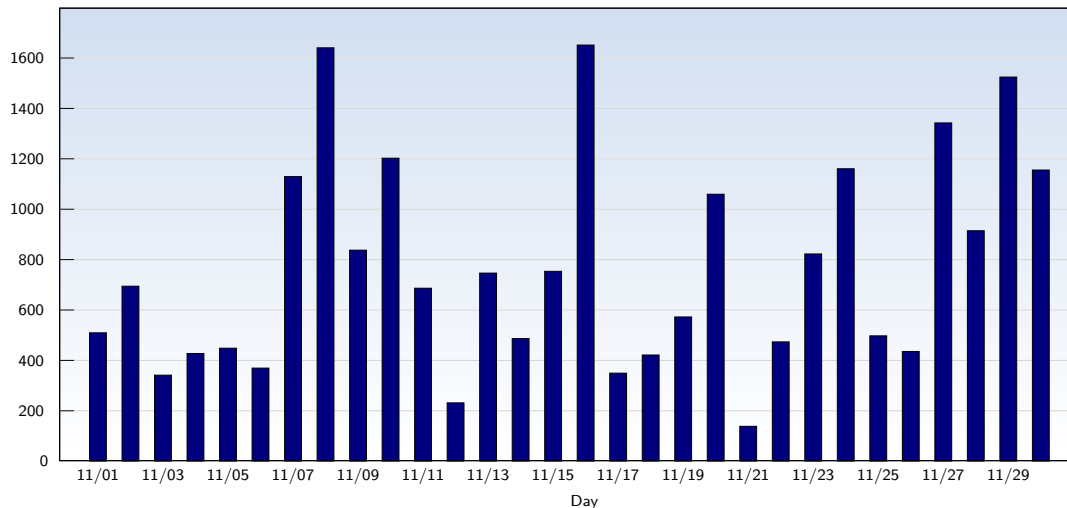

Monthly Report 11/01/2006 - 11/30/2006

For all domains and subdomains

Unique Visits

Date	Amount
Wednesday 11/01/2006	156
Thursday 11/02/2006	148
Friday 11/03/2006	110
Saturday 11/04/2006	142
Sunday 11/05/2006	102
Monday 11/06/2006	132
Tuesday 11/07/2006	254
Wednesday 11/08/2006	249
Thursday 11/09/2006	195
Friday 11/10/2006	204
Saturday 11/11/2006	235
Sunday 11/12/2006	158
Monday 11/13/2006	149
Tuesday 11/14/2006	219
Wednesday 11/15/2006	161

Date	Amount
Thursday 11/16/2006	203
Friday 11/17/2006	199
Saturday 11/18/2006	300
Sunday 11/19/2006	318
Monday 11/20/2006	340
Tuesday 11/21/2006	90
Wednesday 11/22/2006	183
Thursday 11/23/2006	205
Friday 11/24/2006	259
Saturday 11/25/2006	205
Sunday 11/26/2006	209
Monday 11/27/2006	267
Tuesday 11/28/2006	260
Wednesday 11/29/2006	430
Thursday 11/30/2006	393
Total	6475

This analysis summarizes multiple page impressions of an individual visitor into unique visits. A visitor is counted as an unique visit when requesting at least one page. If more than 30 minutes have elapsed since the first page impression, further requests will be counted as a new unique visit.

Page Views

Date	Amount
Wednesday 11/01/2006	510
Thursday 11/02/2006	695
Friday 11/03/2006	342
Saturday 11/04/2006	428
Sunday 11/05/2006	449
Monday 11/06/2006	370
Tuesday 11/07/2006	1130
Wednesday 11/08/2006	1641
Thursday 11/09/2006	838
Friday 11/10/2006	1203
Saturday 11/11/2006	687
Sunday 11/12/2006	232
Monday 11/13/2006	747
Tuesday 11/14/2006	487
Wednesday 11/15/2006	754