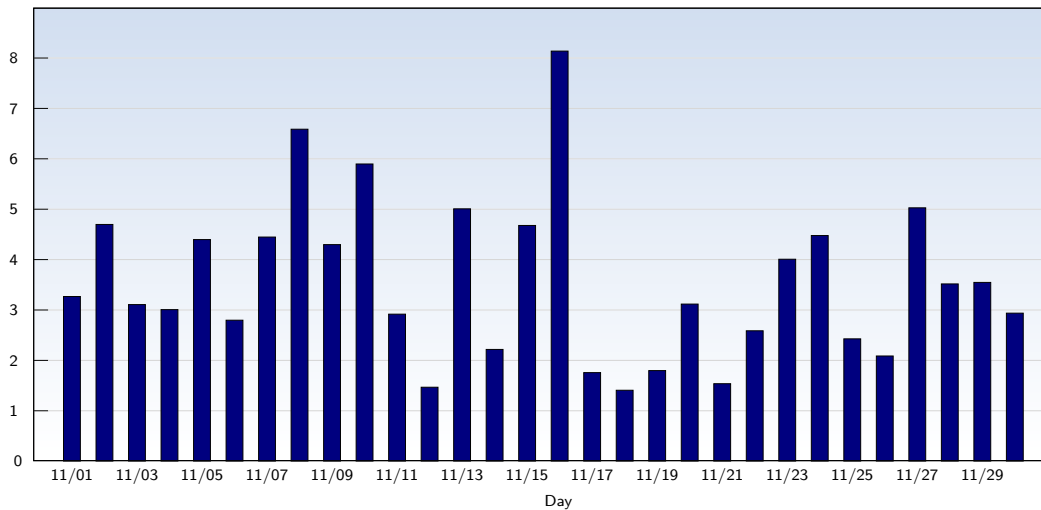

Monthly Report 11/01/2006 - 11/30/2006

For all domains and subdomains

Pages per Visit

Date	Amount
Wednesday 11/01/2006	3.27
Thursday 11/02/2006	4.70
Friday 11/03/2006	3.11
Saturday 11/04/2006	3.01
Sunday 11/05/2006	4.40
Monday 11/06/2006	2.80
Tuesday 11/07/2006	4.45
Wednesday 11/08/2006	6.59
Thursday 11/09/2006	4.30
Friday 11/10/2006	5.90
Saturday 11/11/2006	2.92
Sunday 11/12/2006	1.47
Monday 11/13/2006	5.01
Tuesday 11/14/2006	2.22
Wednesday 11/15/2006	4.68

Date	Amount
Thursday 11/16/2006	8.14
Friday 11/17/2006	1.76
Saturday 11/18/2006	1.41
Sunday 11/19/2006	1.80
Monday 11/20/2006	3.12
Tuesday 11/21/2006	1.54
Wednesday 11/22/2006	2.59
Thursday 11/23/2006	4.01
Friday 11/24/2006	4.48
Saturday 11/25/2006	2.43
Sunday 11/26/2006	2.09
Monday 11/27/2006	5.03
Tuesday 11/28/2006	3.52
Wednesday 11/29/2006	3.55
Thursday 11/30/2006	2.94
Average	3.56

The average number of pages opened per unique visit. Only fully loaded pages are counted.