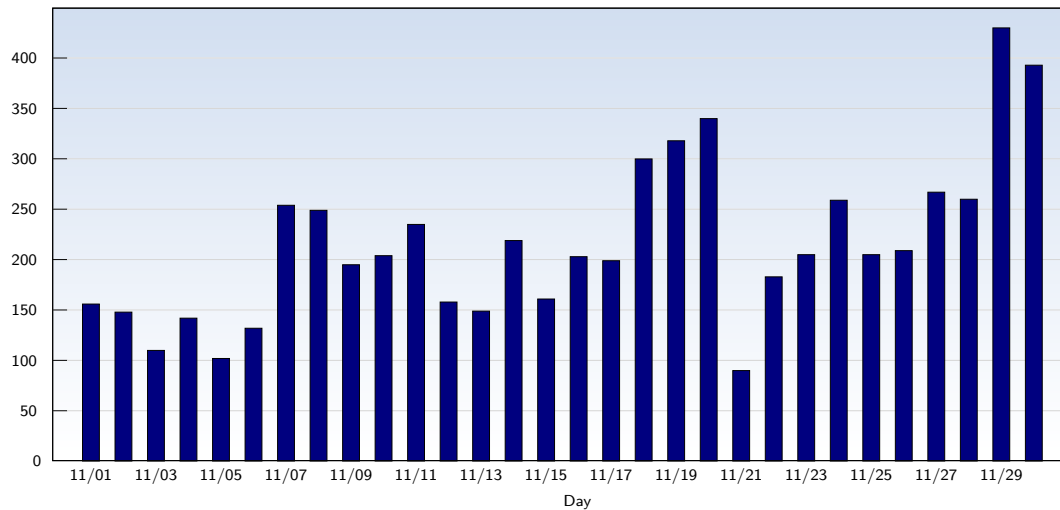

Monthly Report 11/01/2006 - 11/30/2006

For all domains and subdomains

Unique Visits

Date	Amount
Wednesday 11/01/2006	156
Thursday 11/02/2006	148
Friday 11/03/2006	110
Saturday 11/04/2006	142
Sunday 11/05/2006	102
Monday 11/06/2006	132
Tuesday 11/07/2006	254
Wednesday 11/08/2006	249
Thursday 11/09/2006	195
Friday 11/10/2006	204
Saturday 11/11/2006	235
Sunday 11/12/2006	158
Monday 11/13/2006	149
Tuesday 11/14/2006	219
Wednesday 11/15/2006	161

Date	Amount
Thursday 11/16/2006	203
Friday 11/17/2006	199
Saturday 11/18/2006	300
Sunday 11/19/2006	318
Monday 11/20/2006	340
Tuesday 11/21/2006	90
Wednesday 11/22/2006	183
Thursday 11/23/2006	205
Friday 11/24/2006	259
Saturday 11/25/2006	205
Sunday 11/26/2006	209
Monday 11/27/2006	267
Tuesday 11/28/2006	260
Wednesday 11/29/2006	430
Thursday 11/30/2006	393
Total	6475

This analysis summarizes multiple page impressions of an individual visitor into unique visits. A visitor is counted as an unique visit when requesting at least one page. If more than 30 minutes have elapsed since the first page impression, further requests will be counted as a new unique visit.

Page Views

Date	Amount
Wednesday 11/01/2006	510
Thursday 11/02/2006	695
Friday 11/03/2006	342
Saturday 11/04/2006	428
Sunday 11/05/2006	449
Monday 11/06/2006	370
Tuesday 11/07/2006	1130
Wednesday 11/08/2006	1641
Thursday 11/09/2006	838
Friday 11/10/2006	1203
Saturday 11/11/2006	687
Sunday 11/12/2006	232
Monday 11/13/2006	747
Tuesday 11/14/2006	487
Wednesday 11/15/2006	754